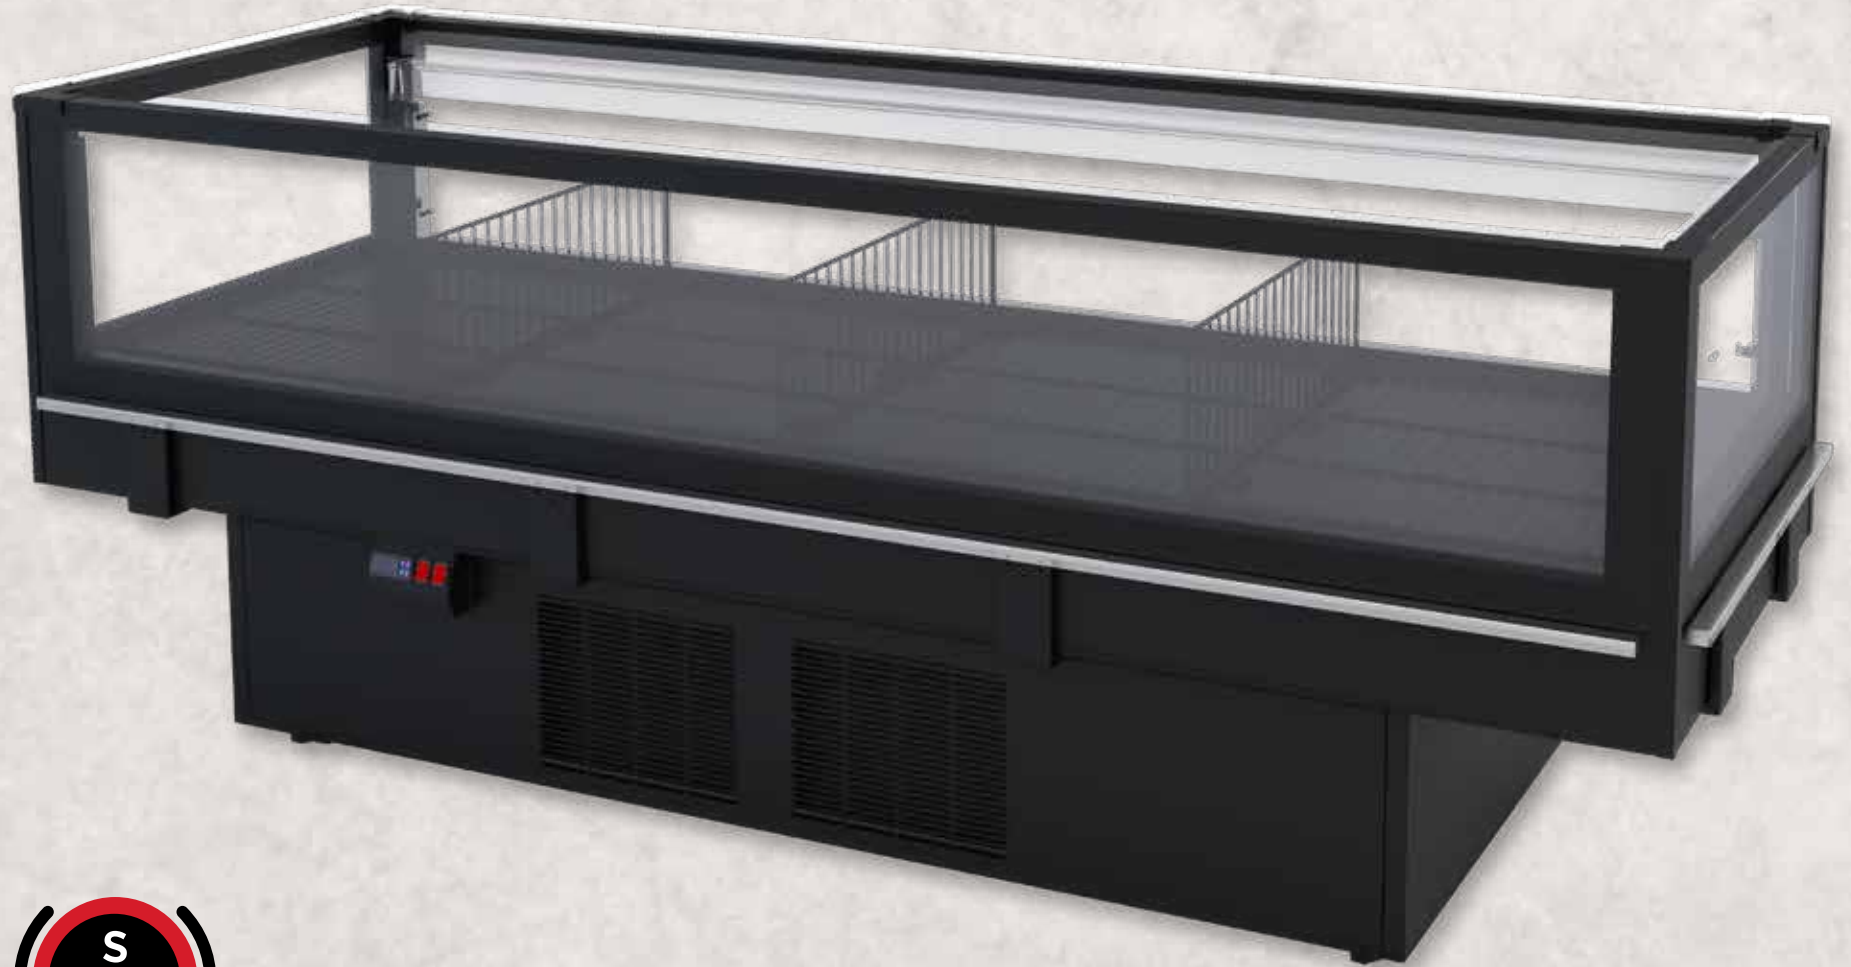

Cibola | 08.2-SAR-42AX-S
Island Self-Contained | Cold/Frozen