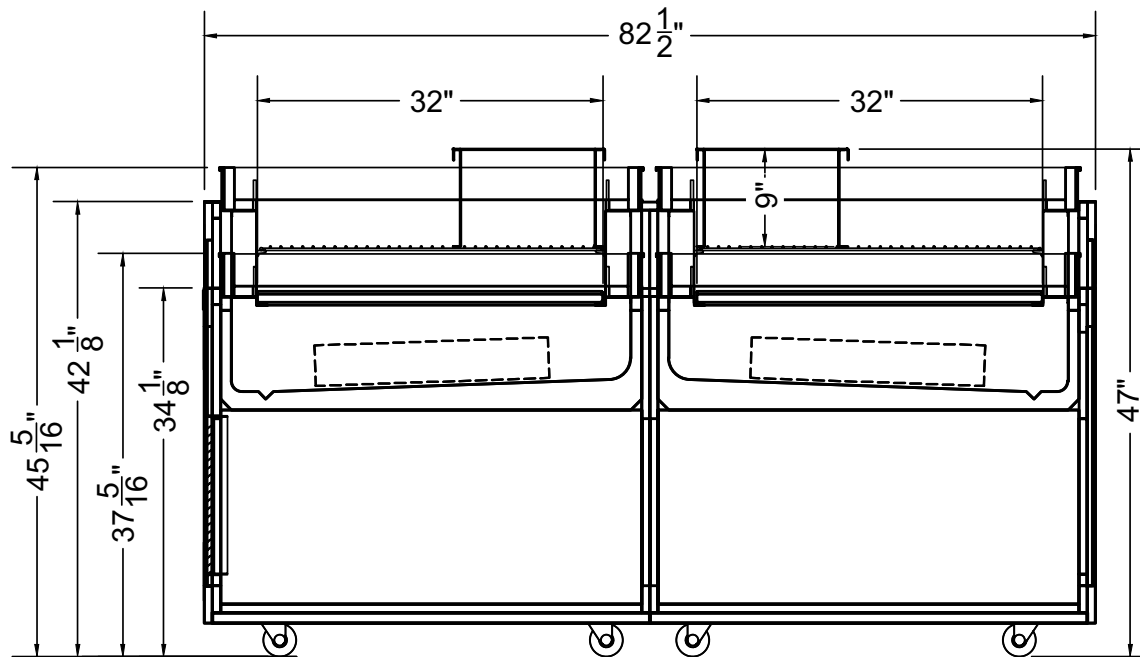

CATEGORIES

PRODUCT FEATURES

Self-Contained

Low Energy Fan

AVAILABLE LENGTHS

L: 2.9, 5.8 & 9.3

MODEL SHOWN

09.3-SAR-BIN6-S

For available configurations, contact your Southern CaseArts representative.

Section View