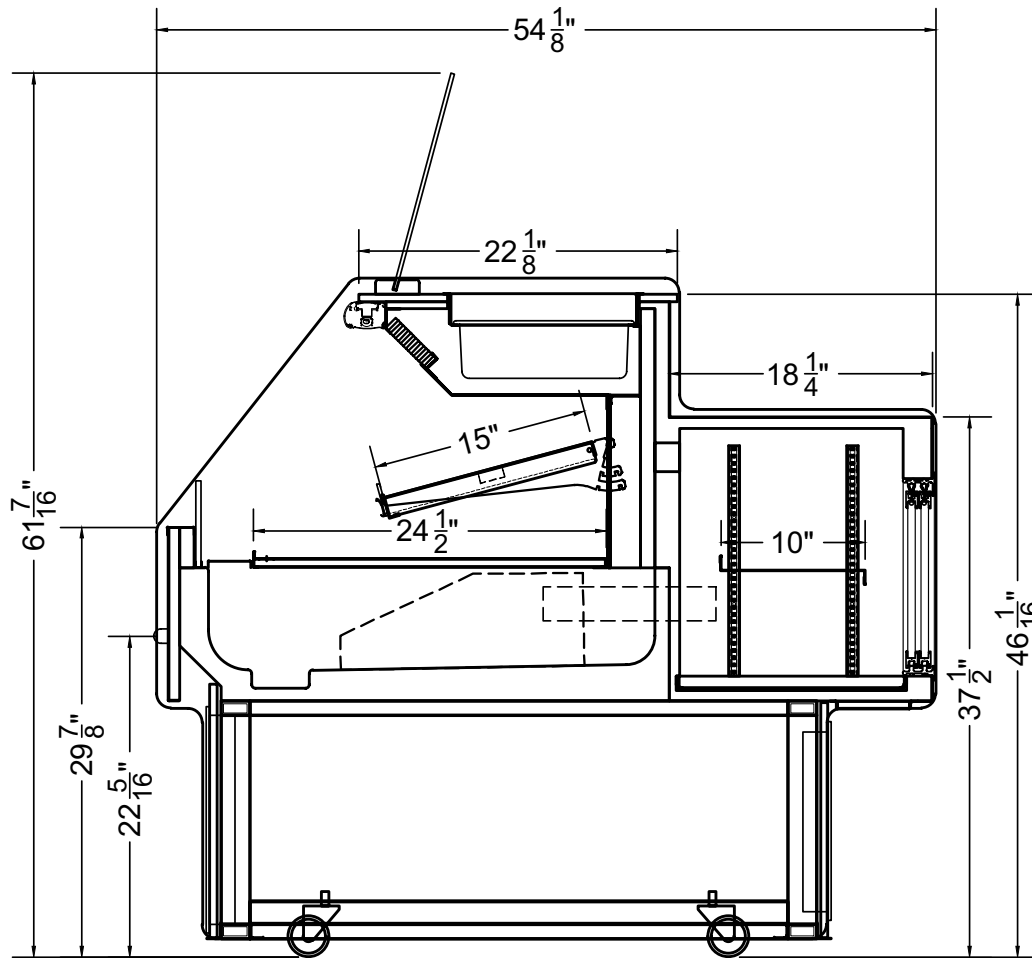

Section View