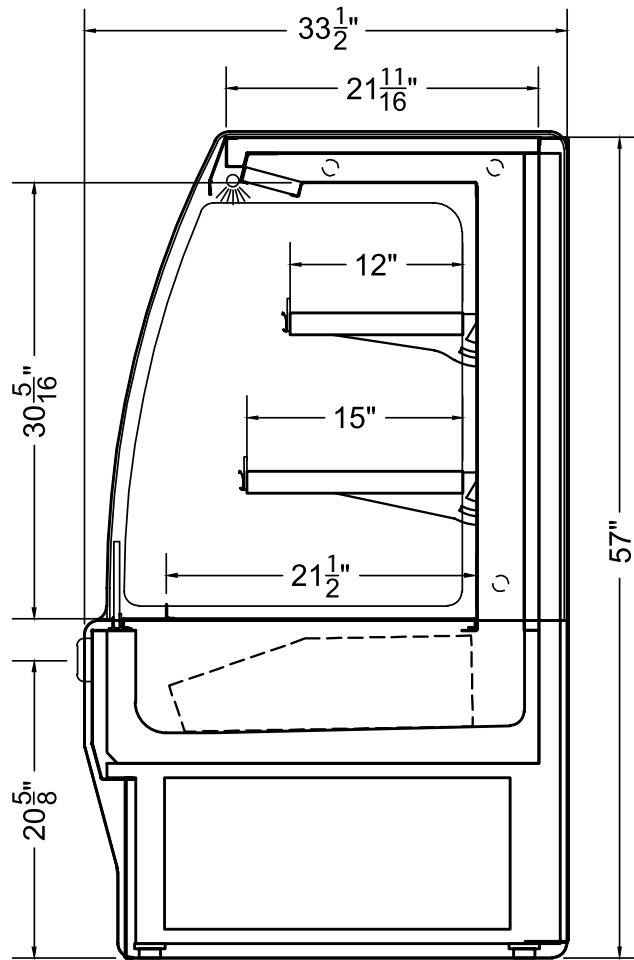

southerncasearts.com | 800.552.6283

Appalachian | 08.0-MDC-54HEM-S
Multideck Merchandiser | Cold

Spot Merchandiser

Section View

CATEGORIES

PRODUCT FEATURES

AVAILABLE LENGTHS

L: 4.0, 6.0, 8.0