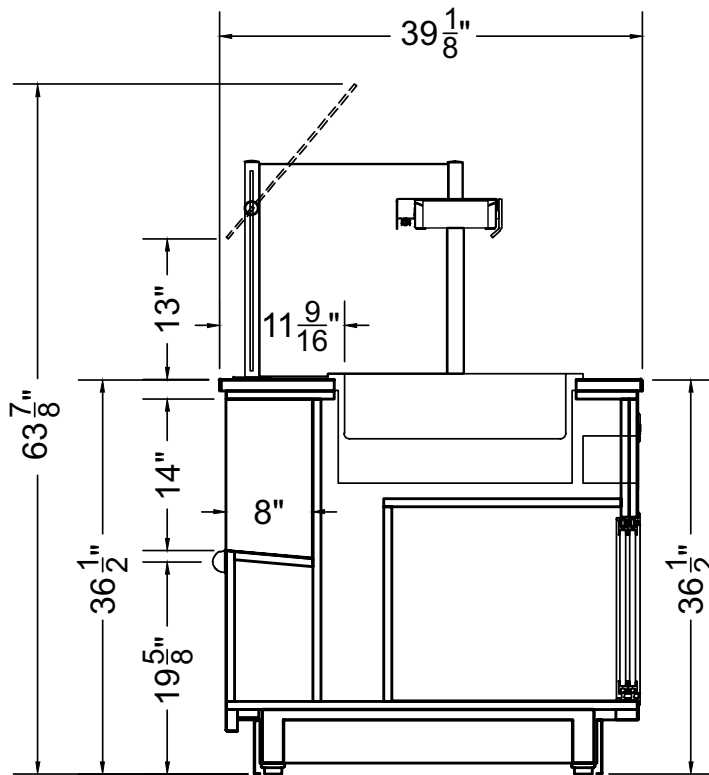

Section View

CATEGORIES

PRODUCT FEATURES

LED Lighting

AVAILABLE LENGTHS

L: 6.0, 8.0, 10.0

MODEL SHOWN

08.0-FSE-CSSS-H

For available configurations, contact your Southern CaseArts representative.