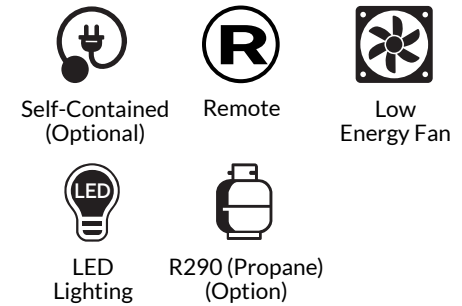

PRODUCT FEATURES

AVAILABLE LENGTHS

L: 3.1, 4.1, 6.2, 8.2 & 12.3

MODEL SHOWN

08.2-SCS-49ZX-R

For available configurations, contact your Southern CaseArts representative.