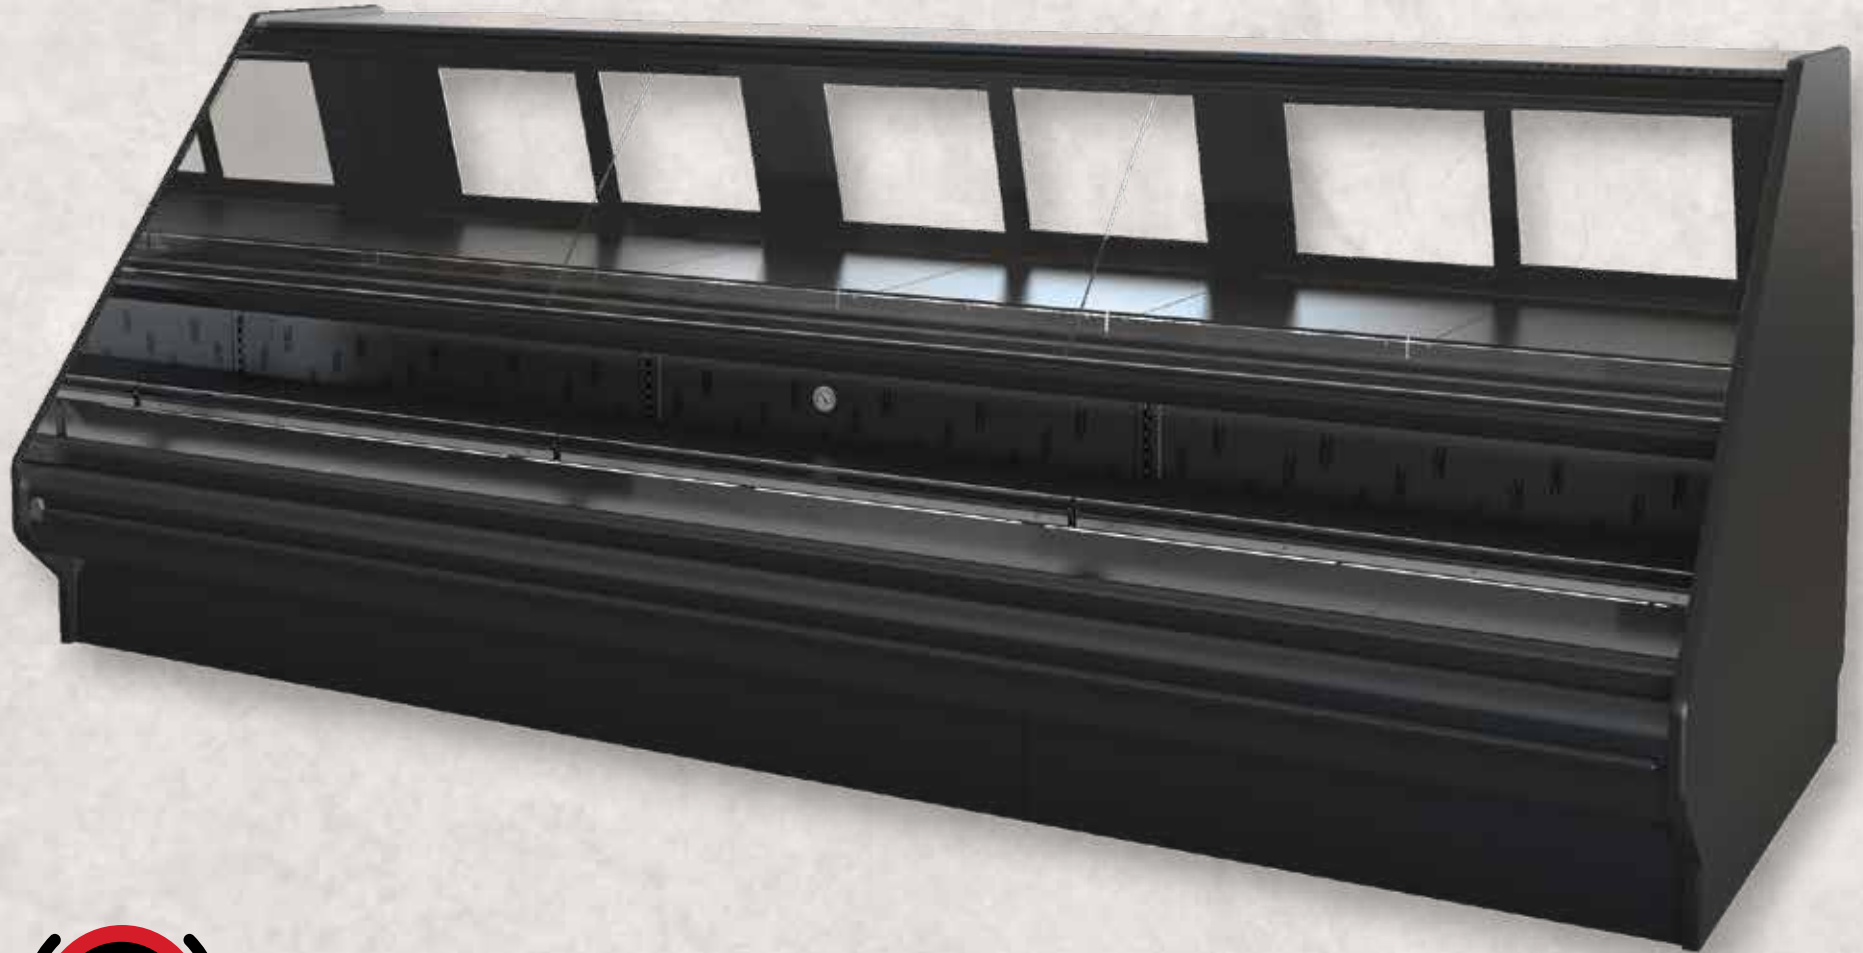

Chestnut | 12.0-CVT-BWD-R
Deli Combination Merchandiser | Cold