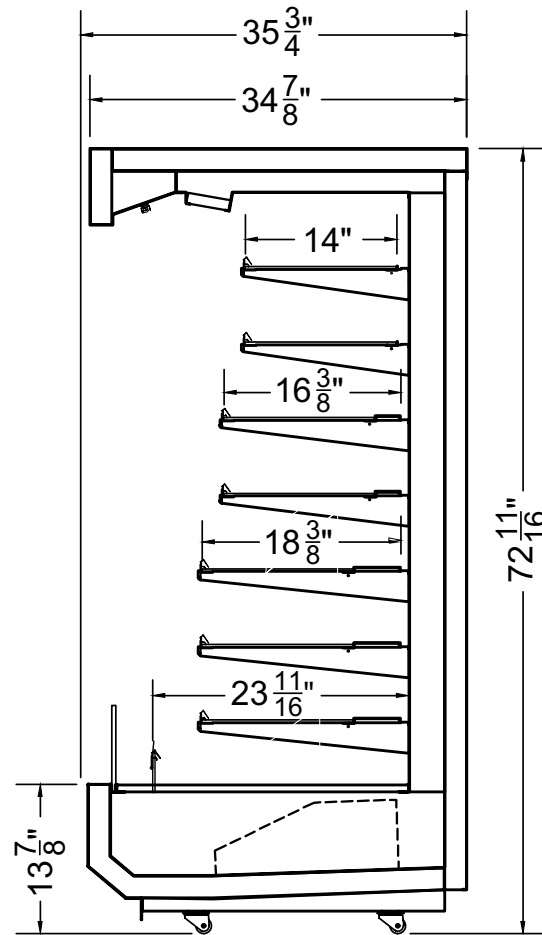

southerncasearts.com | 800.552.6283

ELLE & VIRE FRESH MILK 14.190
ELLE & VIRE FRESH MILK 14.190
ELLE & VIRE FRESH MILK 12.590

DIAMOND FRESH MILK PLAN 28.725
DIAMOND FRESH MILK PLAN 28.725

Hudson | 06.0-MDC-73LS-R
Multideck (Wall Case) | Cold