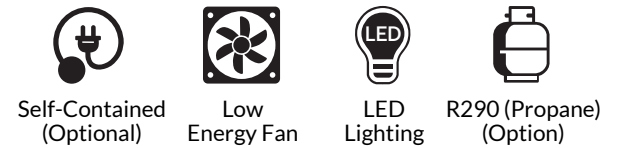

With Open Top Bottom

Section View

CATEGORIES

PRODUCT FEATURES

AVAILABLE LENGTHS

L: 4.1, 6.2, 8.2 & 12.3

MODEL SHOWN

06.2-MDD-79TNC-S