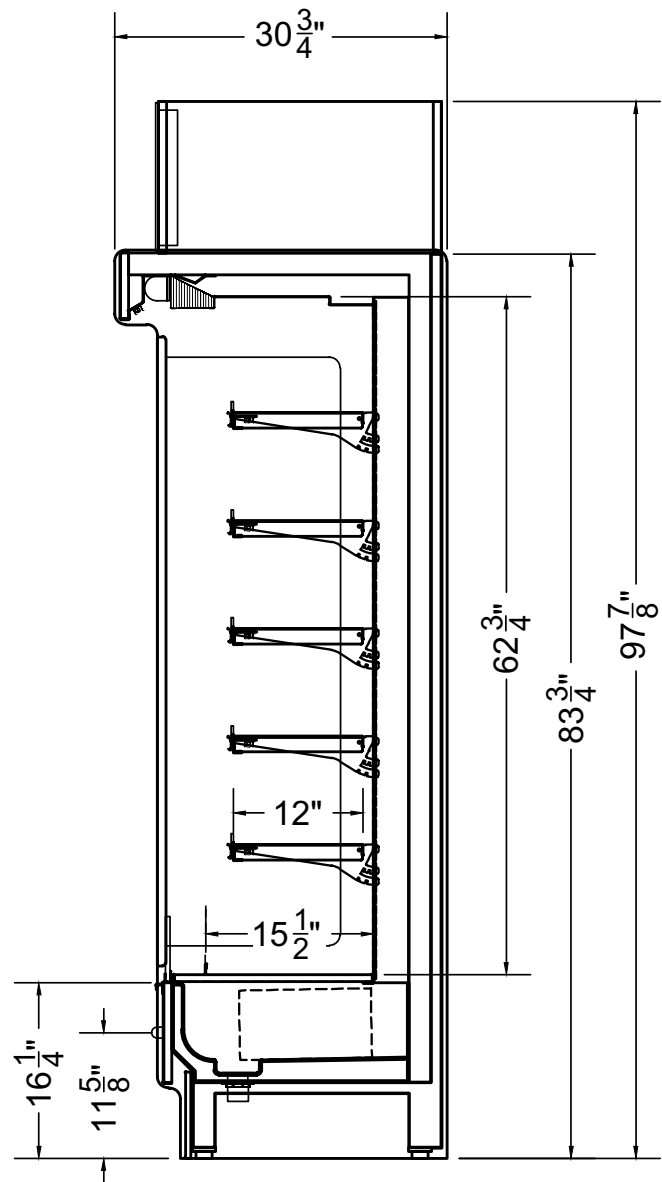

Section View