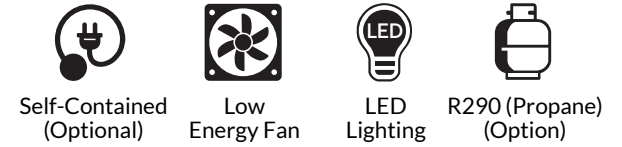

Multideck Drinks, Bakery Merchandiser | Cold

Spot Merchandiser

Section View

CATEGORIES

PRODUCT FEATURES

AVAILABLE LENGTHS

L: 2.3, 3.1 & 4.1

MODEL SHOWN