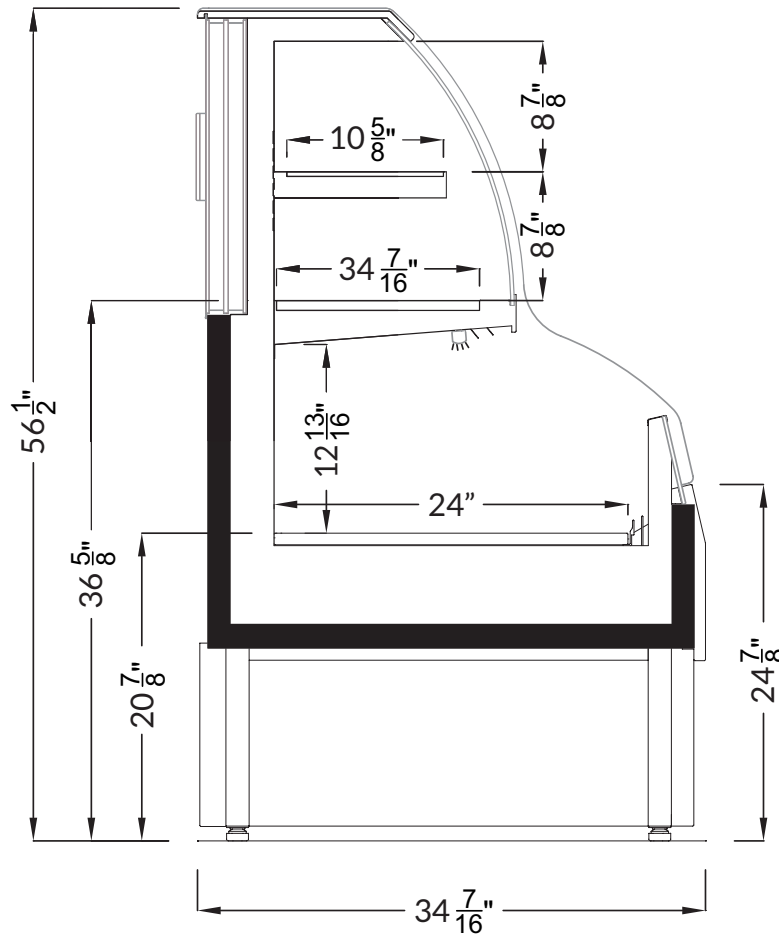

Multideck Drinks, Bakery Merchandiser | Cold

Spot Merchandiser

Section View

CATEGORIES

PRODUCT FEATURES

AVAILABLE LENGTHS

L: 2.3, 3.1 & 4.1

MODEL SHOWN