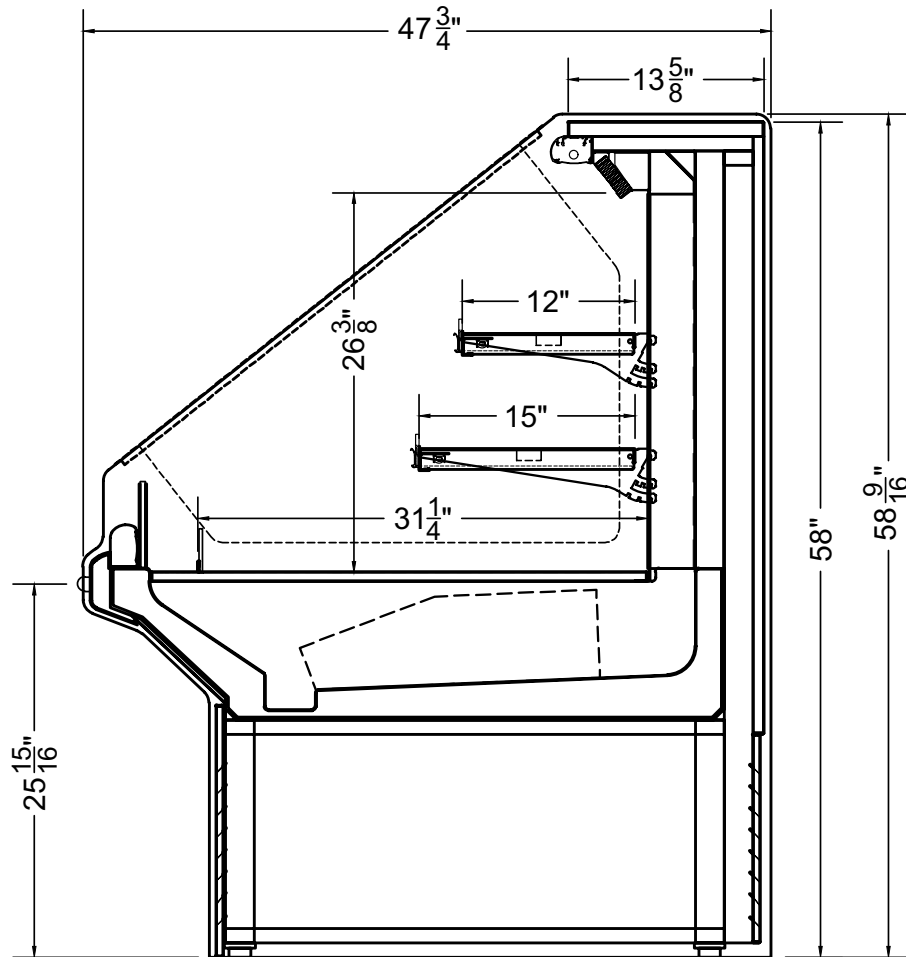

Open Display | Cold

Spot Merchandiser

Section View

CATEGORIES

PRODUCT FEATURES

AVAILABLE LENGTHS

L: 4.0, 6.0

MODEL SHOWN