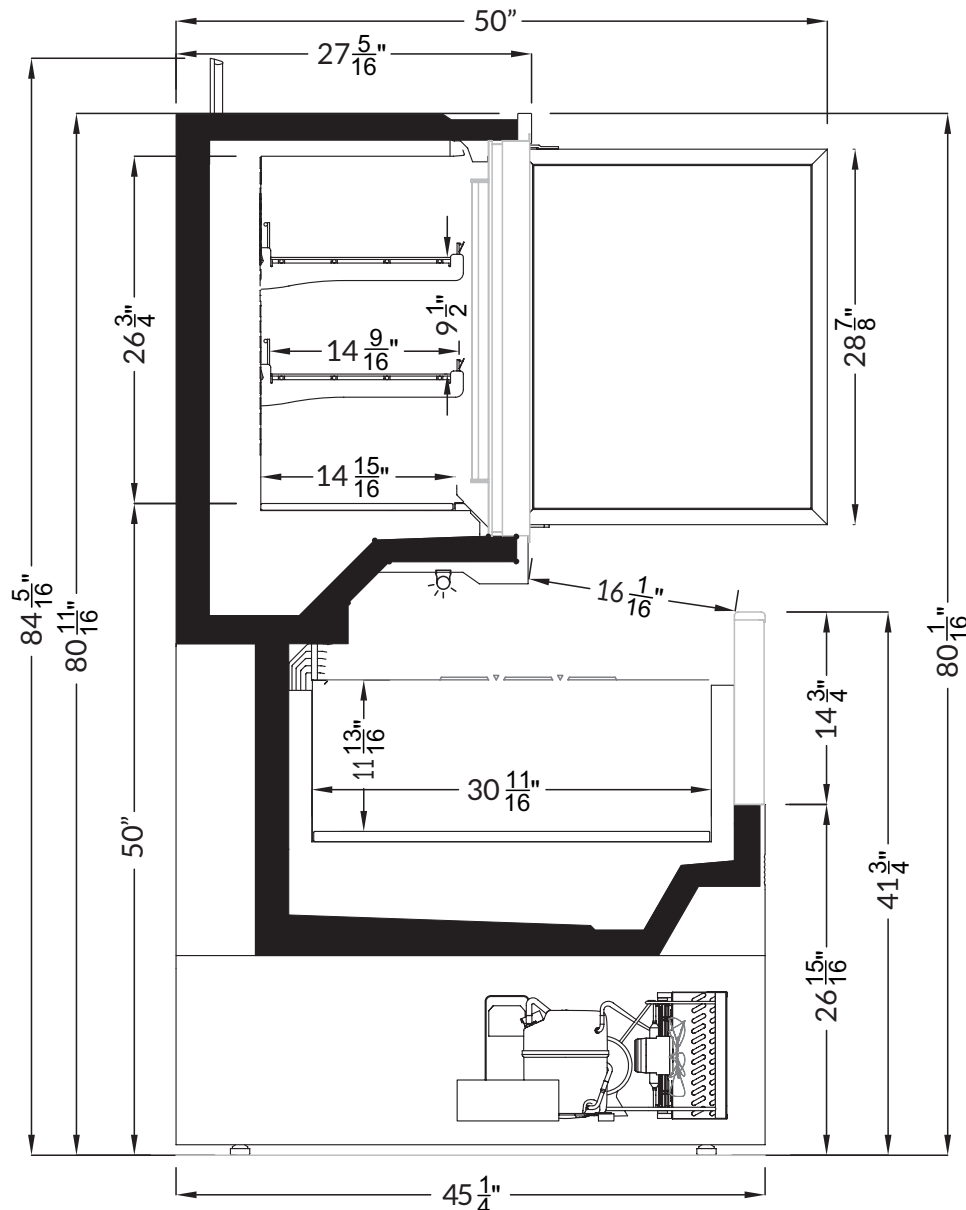

With Open Top Bottom

Section View

CATEGORIES

PRODUCT FEATURES

AVAILABLE LENGTHS

L: 4.1, 6.2, 8.2 & 12.3

MODEL SHOWN

06.2-MDD-79TNC-S