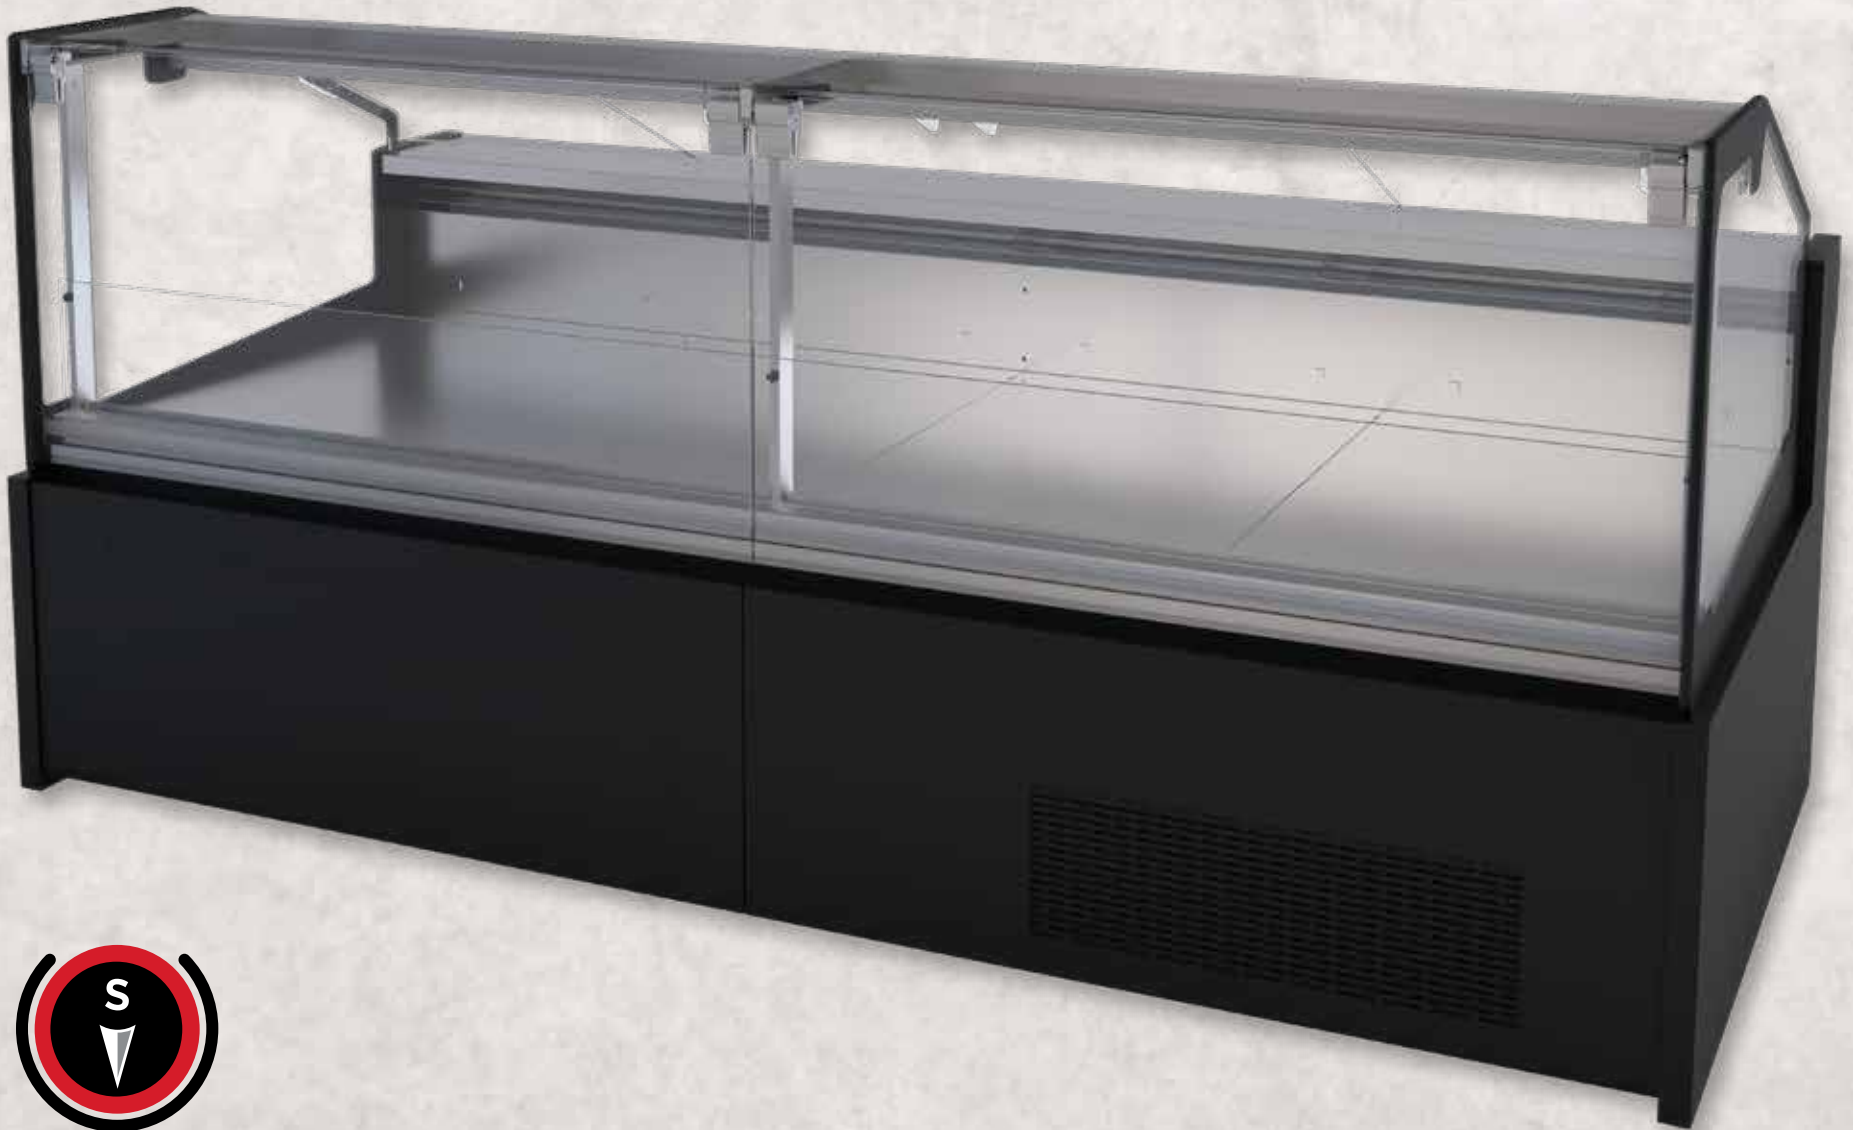

AVAILABLE LENGTHS

L: 3.1, 4.1, 6.2, 8.2, 12.3

MODEL SHOWN

08.2-SCS-52AXB-R

For available configurations, contact your Southern CaseArts representative.

Hemlock | 08.2-SCS-47AXB-S
Service | Cold

Section View