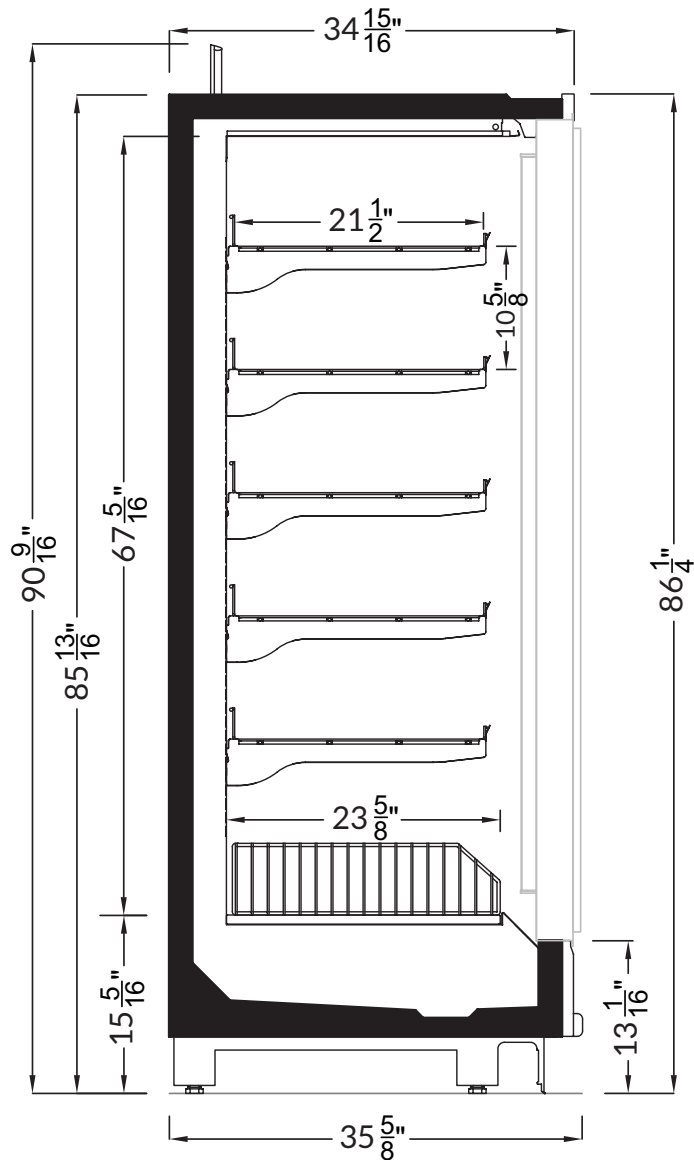

Section View

CATEGORIES

PRODUCT FEATURES

- Self-Contained (Optional)
- Remote
- Low Energy Fan
- LED Lighting
- R290 (Propane) (Option)

AVAILABLE LENGTHS

L: 5.1, 7.7, 10.2 & 12.8

MODEL SHOWN

07.7-MDD-79TN-R

For available configurations, contact your Southern CaseArts representative.