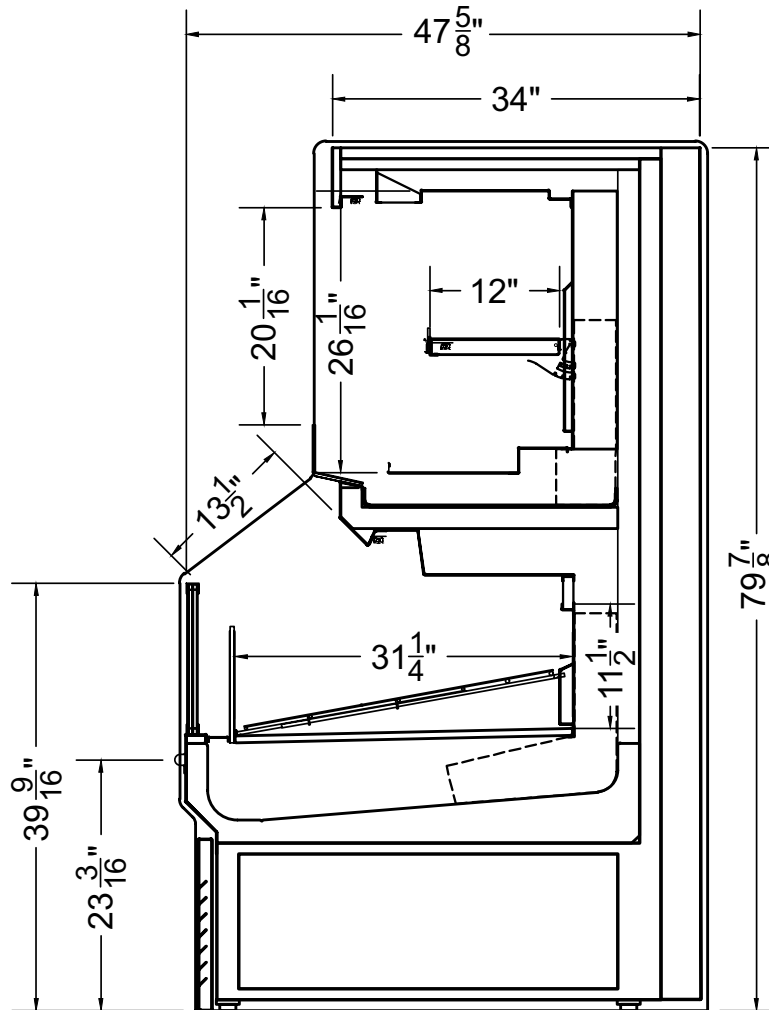

Section View

CATEGORIES

PRODUCT FEATURES

Self-Contained

Low Energy Fan

LED Lighting

AVAILABLE LENGTHS

L: 4.0

MODEL SHOWN

04.0-MDC-80COM-S

For available configurations, contact your Southern CaseArts representative.