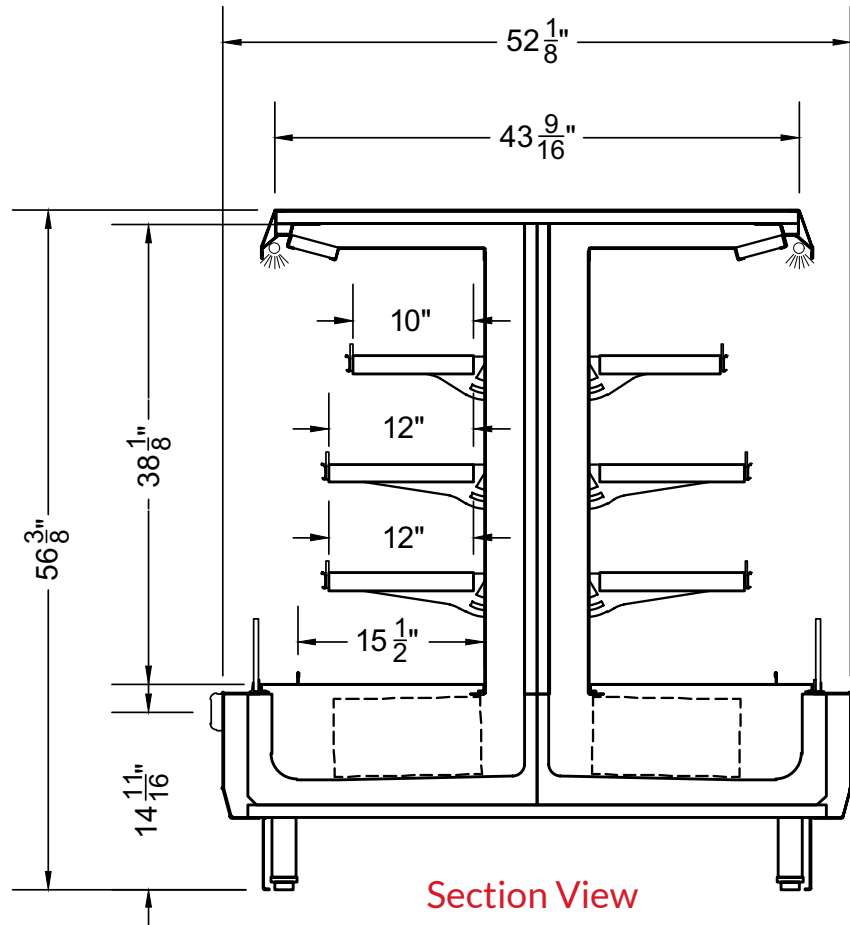

CATEGORIES

PRODUCT FEATURES

Remote

Low Energy Fan

LED Lighting

AVAILABLE LENGTHS

L: 8.0, 12.0, 16.0

MODEL SHOWN

08.0-EVO-04N-R

For available configurations, contact your Southern CaseArts representative.