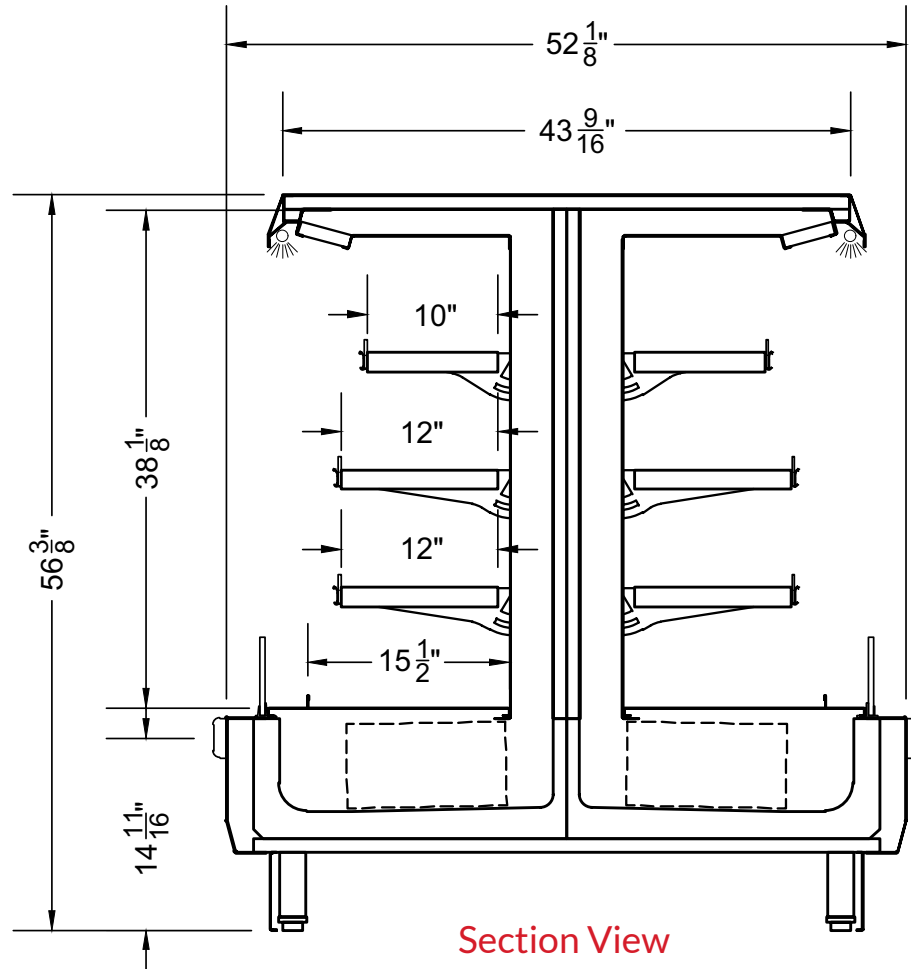

CATEGORIES

PRODUCT FEATURES

Remote

Low Energy Fan

LED Lighting

AVAILABLE LENGTHS

L: 9.0, 13.0, 17.0

MODEL SHOWN

09.0-EVO-04N-R

For available configurations, contact your Southern CaseArts representative.