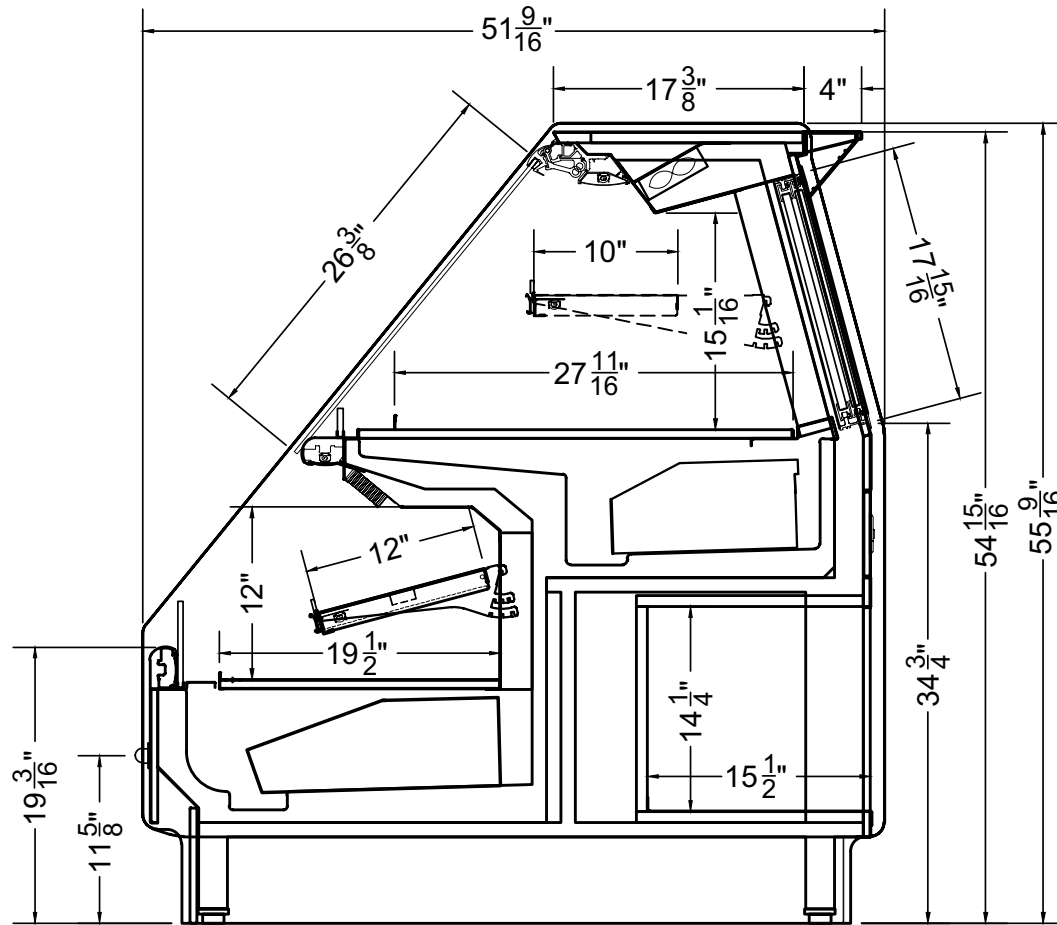

Section View