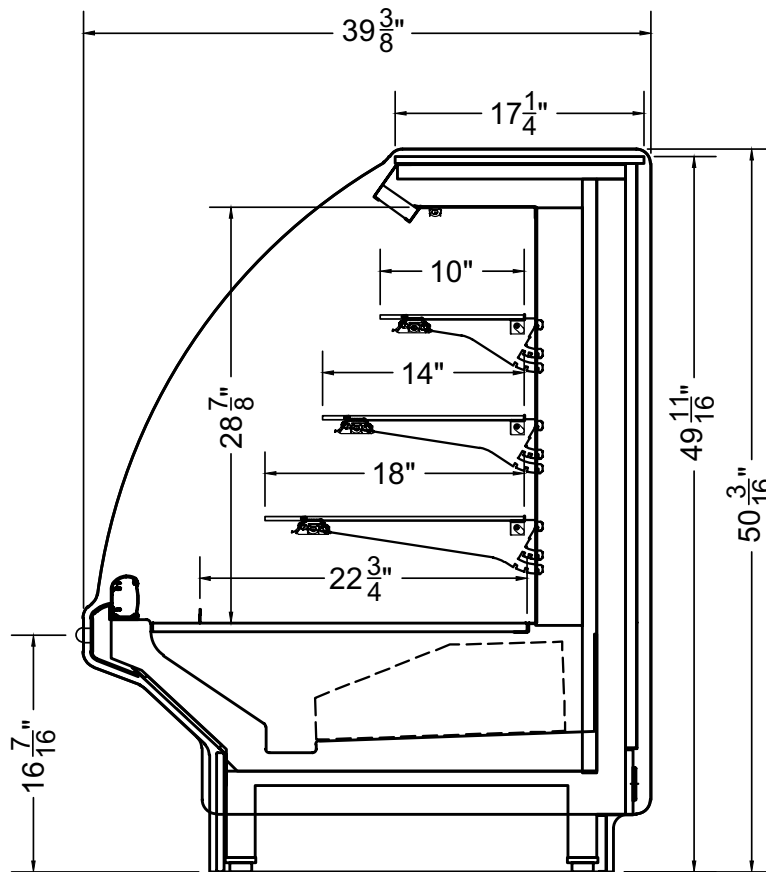

LED Lighting

AVAILABLE LENGTHS

L: 3.8, 7.8

MODEL SHOWN

03.8-MDC-82LVN-S

For available configurations, contact your Southern CaseArts representative.

Potomac | 08.0-BCX-SS-R

Multideck Bakery Merchandiser - Self Service | Cold