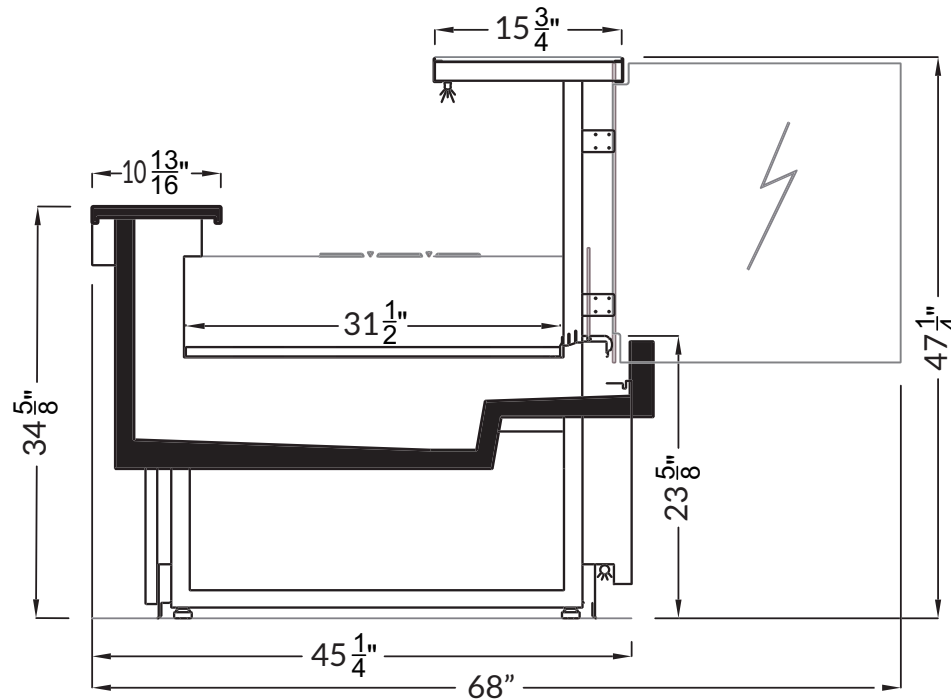

AVAILABLE LENGTHS

L: 3.1, 4.1, 6.2, 8.2, 12.3

MODEL SHOWN

08.2-SCS-52AXB-R

For available configurations, contact your Southern CaseArts representative.

Hemlock | 08.2-SCS-47AXB-S
Service | Cold

Section View

Section View

CATEGORIES

PRODUCT FEATURES

AVAILABLE LENGTHS

L: 3.1, 4.1, 6.2, 8.2 & 12.3

MODEL SHOWN

08.2-SCS-49ZX-R

For available configurations, contact your Southern CaseArts representative.