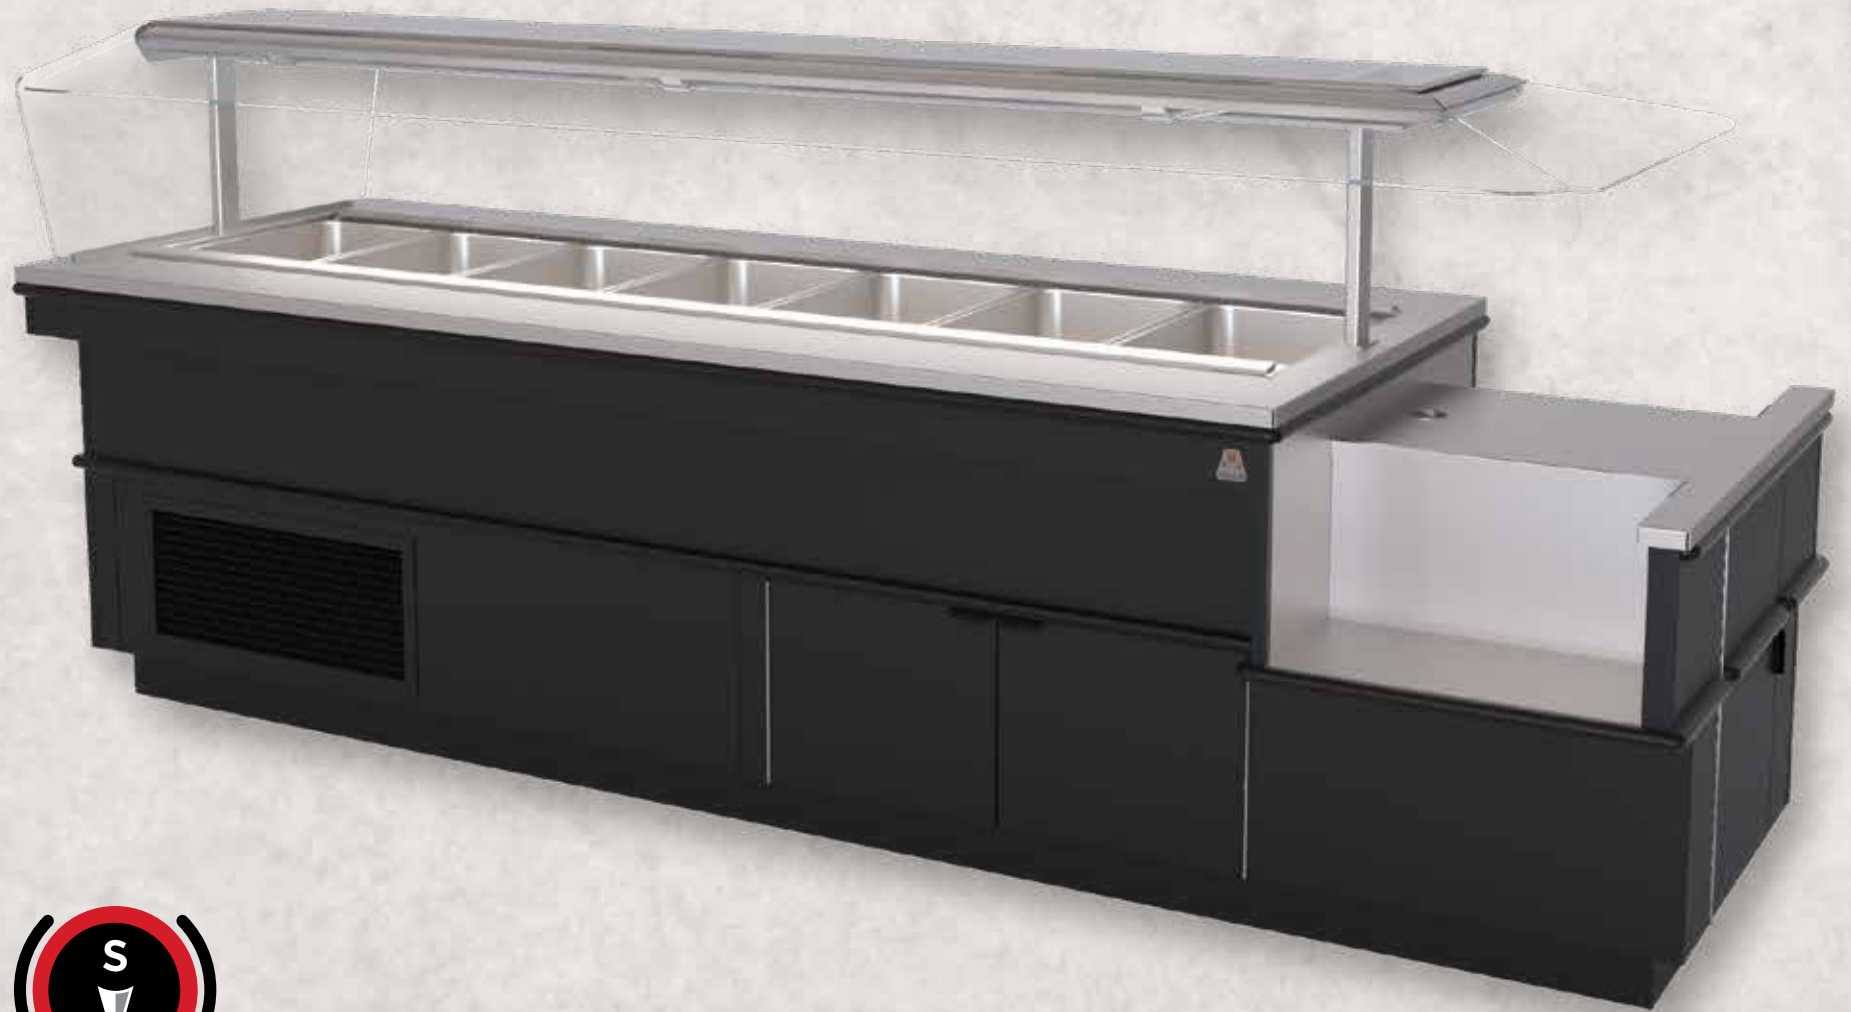

Low Energy Fan

LED Lighting

AVAILABLE LENGTHS

L: 7.5

MODEL SHOWN

07.5-OVB-S-S

For available configurations, contact your Southern CaseArts representative.

Zion | 10.0-SSB-N-S
Narrow Food bar | Cold