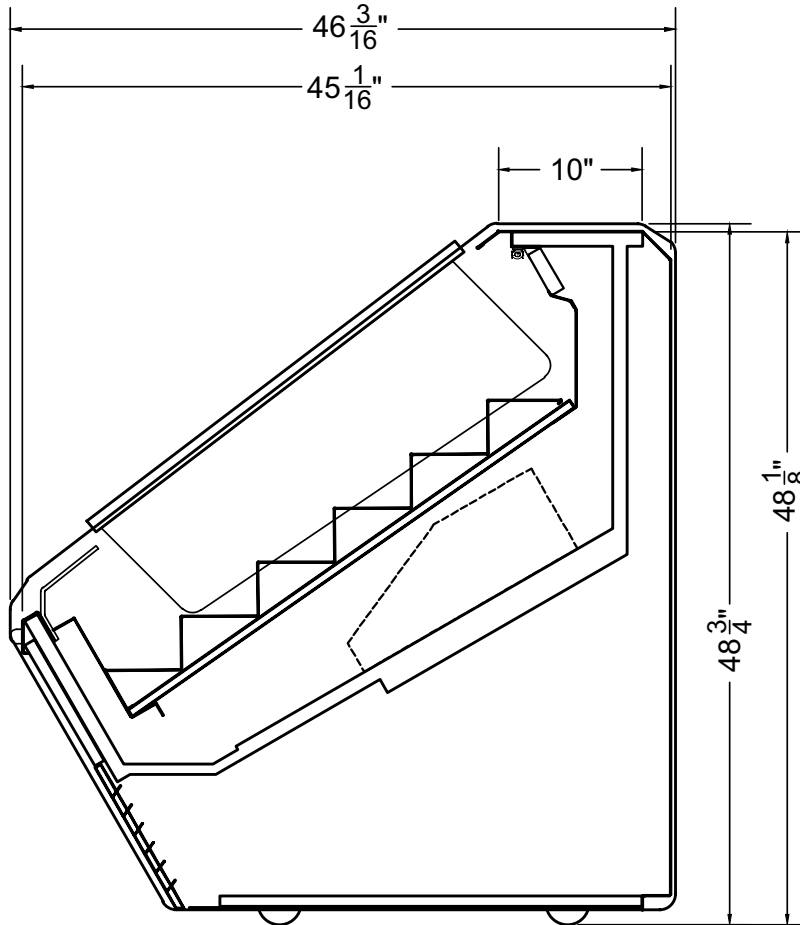

Spot Merchandiser

Section View