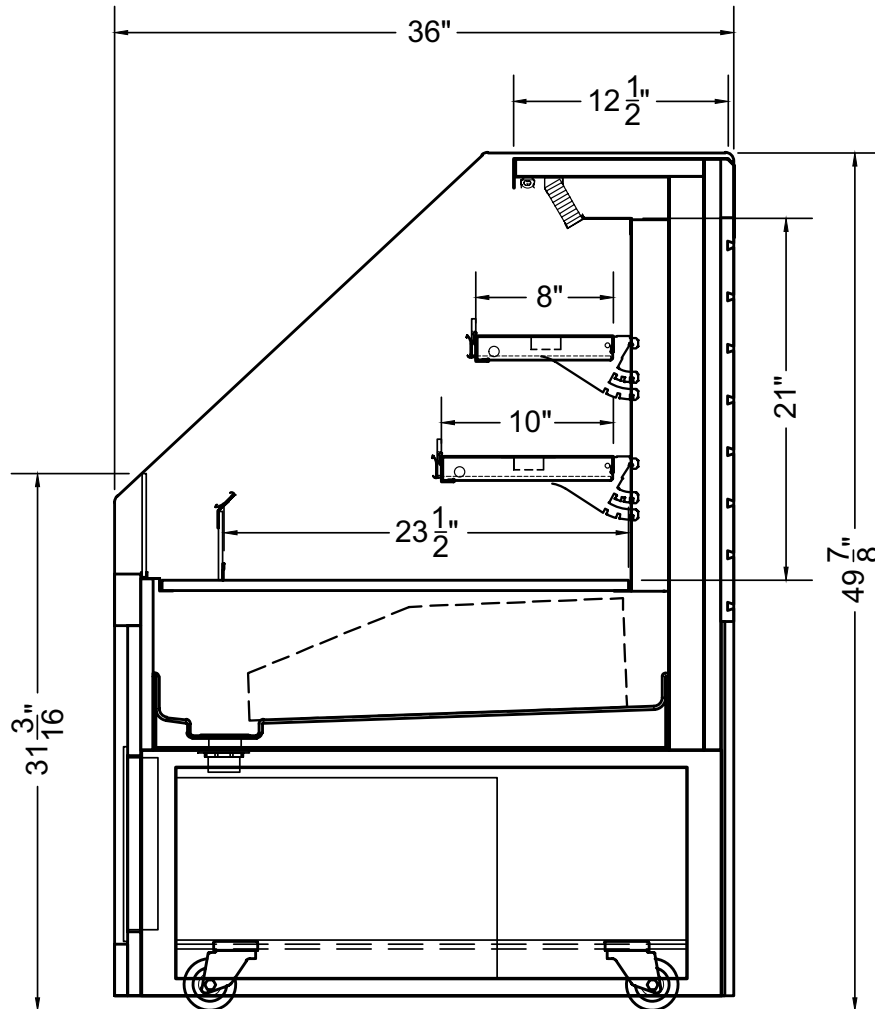

Spot Merchandiser

Section View

CATEGORIES

PRODUCT FEATURES

Self-Contained

Low Energy Fan

LED Lighting

AVAILABLE LENGTHS

L: 2.5

MODEL SHOWN

02.5-ODC-02B-S

For available configurations, contact your Southern CaseArts representative.