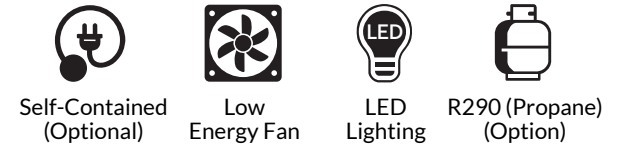

For available configurations, contact your
Southern CaseArts representative.

Baja | 05.1-MDD-93AX-S
Multideck Prepared Foods | Cold

Section View

CATEGORIES

PRODUCT FEATURES

AVAILABLE LENGTHS

L: 4.1, 5.1 & 6.2