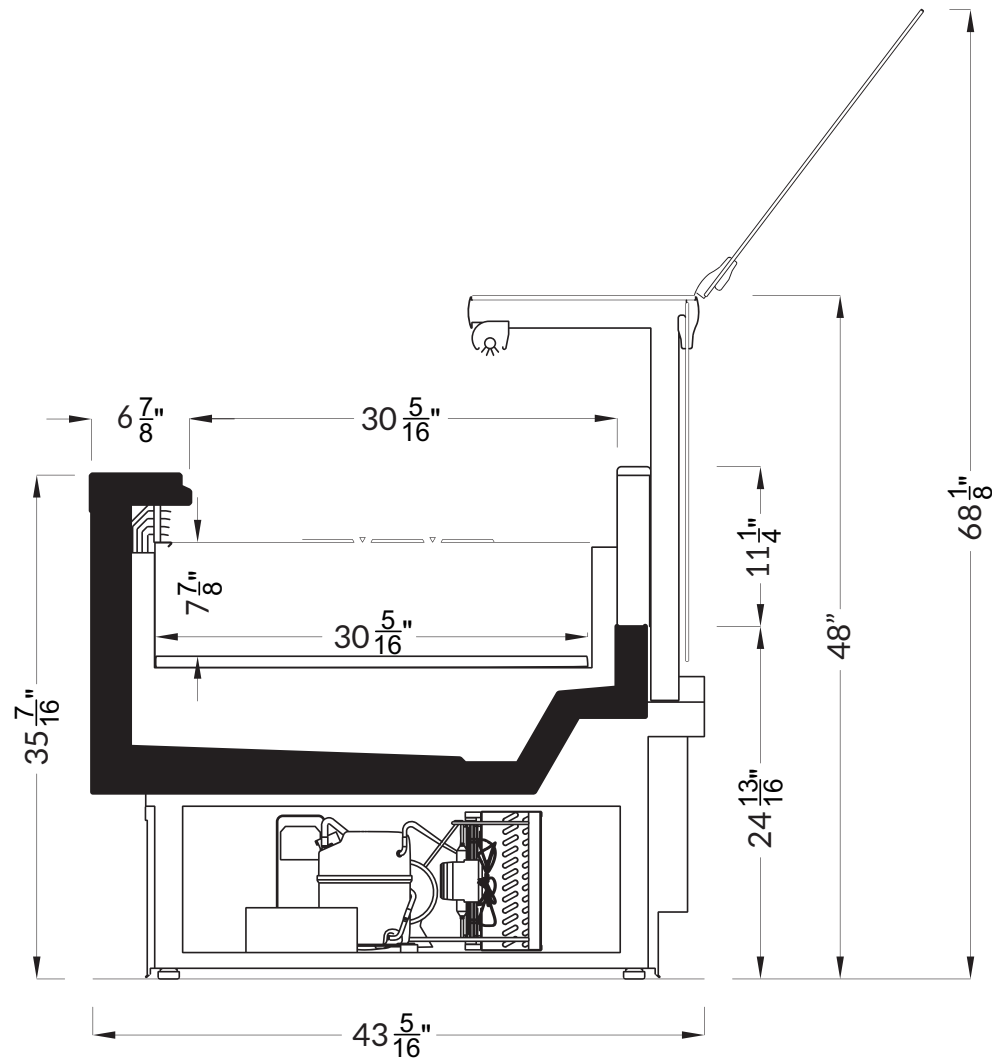

Section View

CATEGORIES

PRODUCT FEATURES

Self-Contained
(Optional)

Remote

Low
Energy Fan

LED
Lighting

R290 (Propane)
(Option)

AVAILABLE LENGTHS

L: 4.1, 6.2, 8.2

MODEL SHOWN

08.2-SCS-48TN-R

For available configurations, contact your
Southern CaseArts representative.