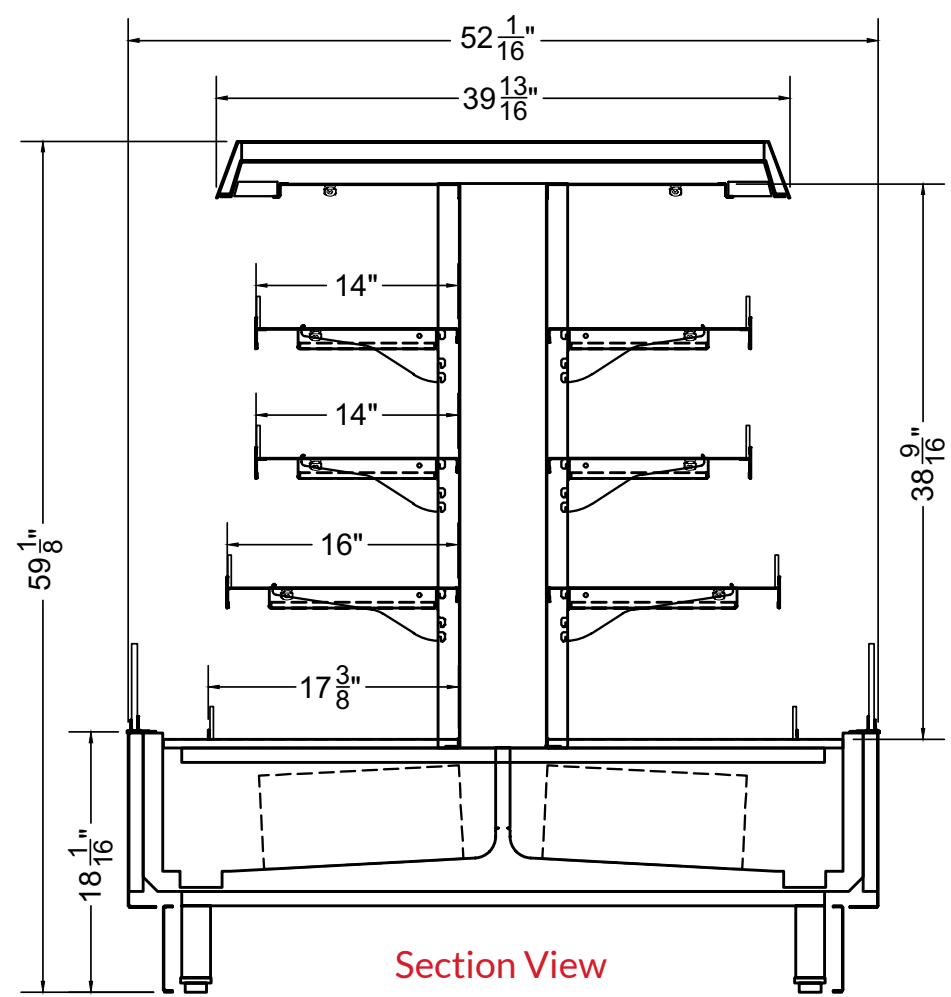

CATEGORIES

PRODUCT FEATURES

AVAILABLE LENGTHS

L: 5.9, 7.8

MODEL SHOWN

07.8-MDI-4T2-R

For available configurations, contact your Southern CaseArts representative.