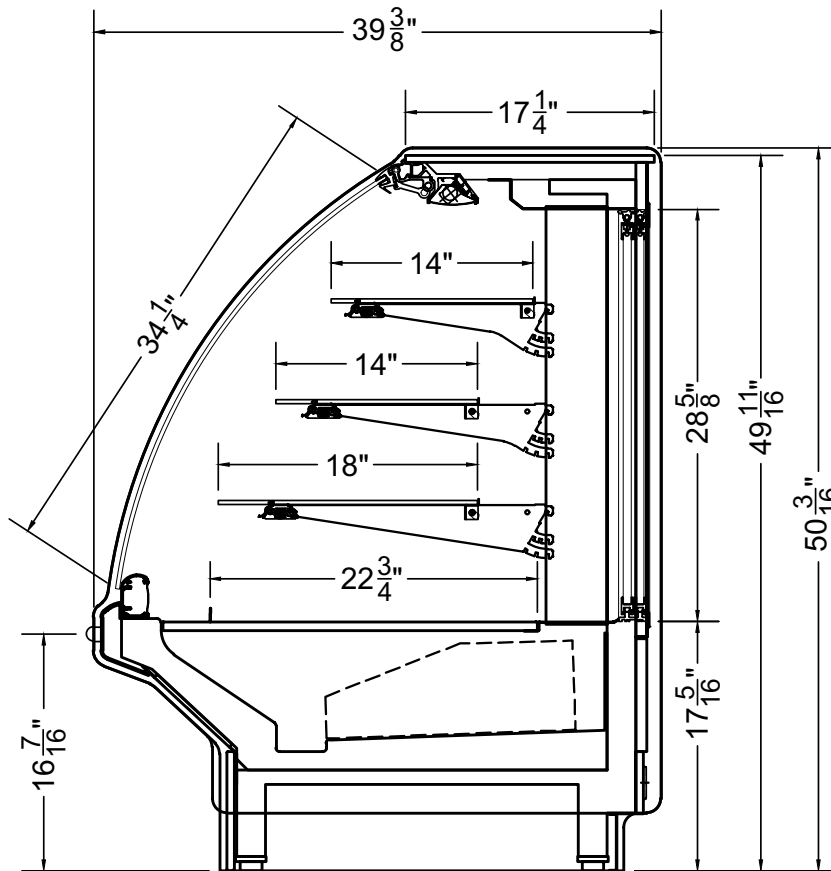

Section View

CATEGORIES

PRODUCT FEATURES

Remote

Low Energy Fan

LED Lighting

AVAILABLE LENGTHS

L: 6.0, 8.0, 12.0

MODEL SHOWN

08.0-BCX-S-R

For available configurations, contact your Southern CaseArts representative.