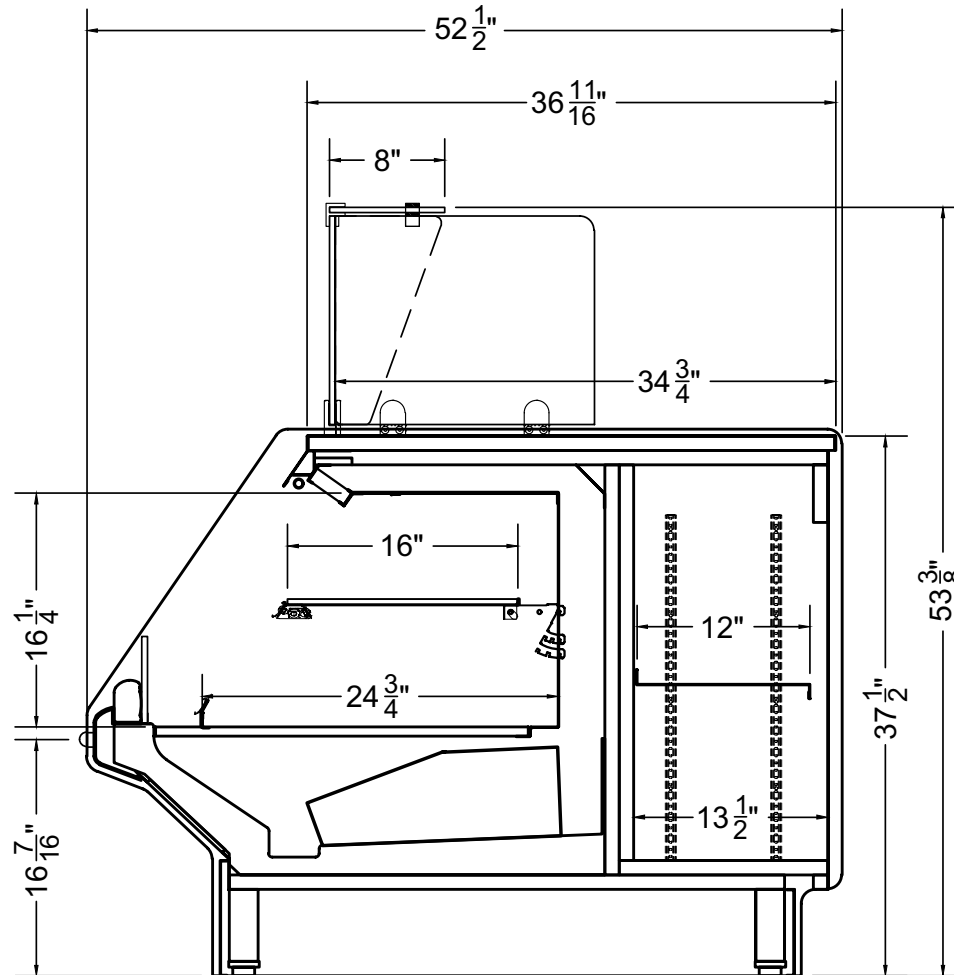

CATEGORIES

PRODUCT FEATURES

AVAILABLE LENGTHS

L: 4.0, 6.0, 8.0

MODEL SHOWN

04.0-PSSC-HS-S

For available configurations, contact your Southern CaseArts representative.

Mulberry | 06.0-BCX-BYWC-R
Bakery Merchandiser Work Counter | Cold