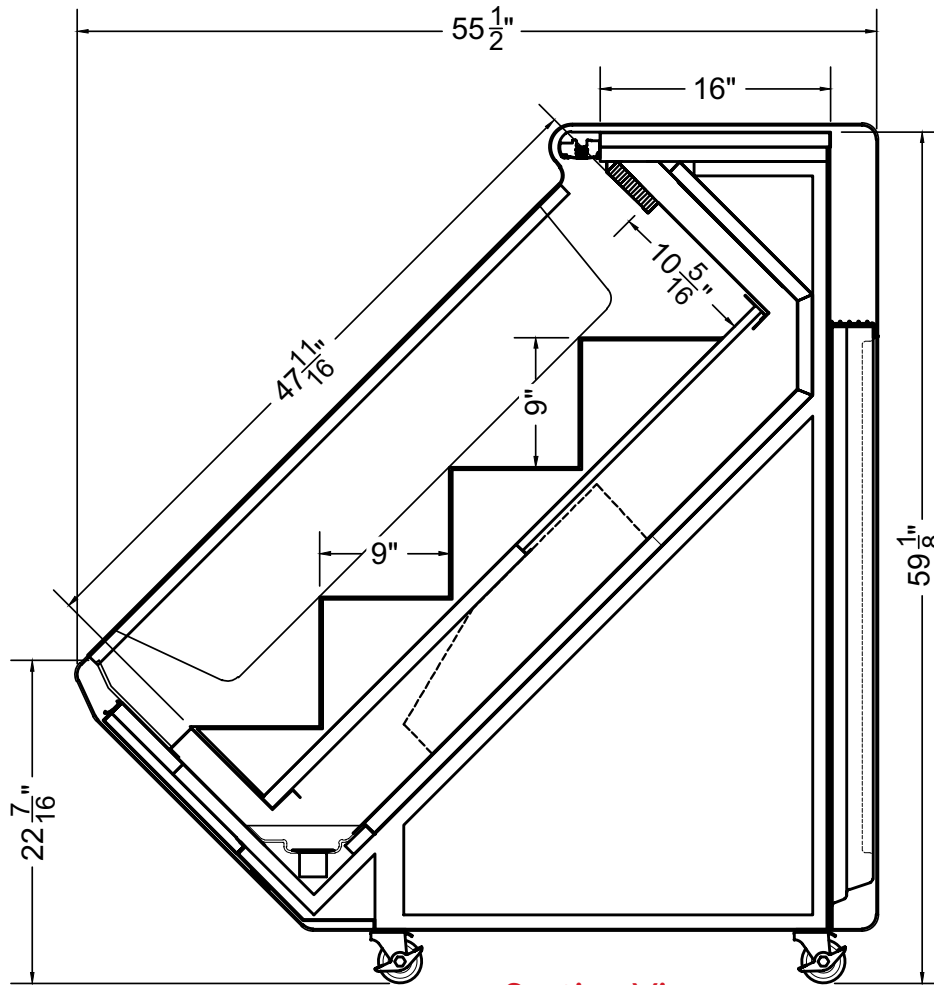

Spot Merchandiser

CATEGORIES

PRODUCT FEATURES

Self-Contained

Low Energy Fan

LED Lighting

AVAILABLE LENGTHS

L: 6.0, 8.0

MODEL SHOWN

06.0-LMRM-RPC-S

For available configurations, contact your Southern CaseArts representative.