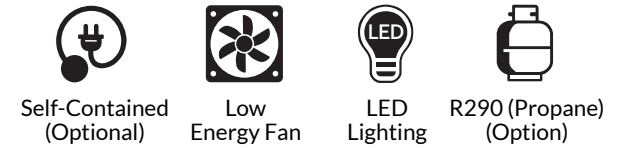

PRODUCT FEATURES

AVAILABLE LENGTHS

L: 3.1, 4.1, 6.2, 8.2

MODEL SHOWN

08.2-SCS-47AXB-S

For available configurations, contact your Southern CaseArts representative.