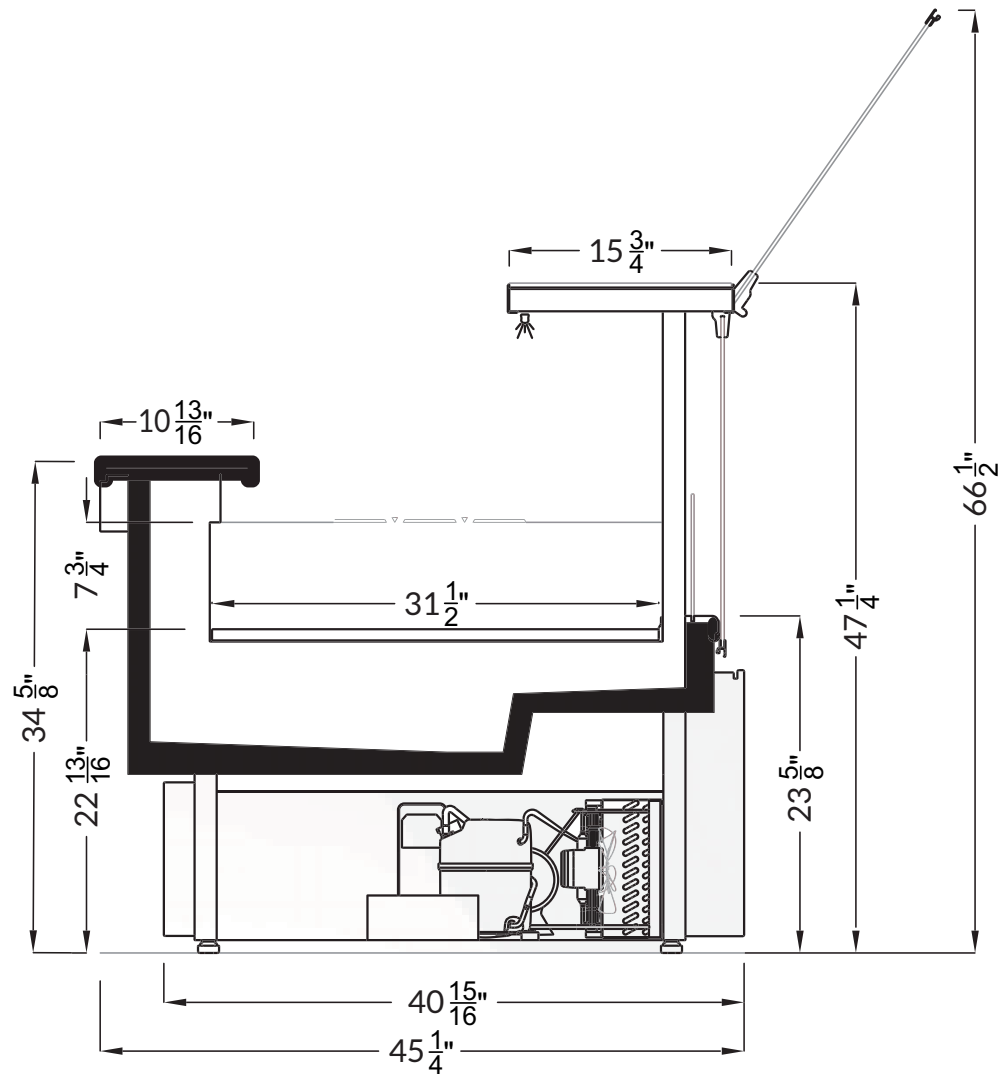

AVAILABLE LENGTHS

L: 3.1, 4.1, 6.2, 8.2, 12.3

MODEL SHOWN

08.2-SCS-52AXB-R

For available configurations, contact your Southern CaseArts representative.

Hemlock | 08.2-SCS-47AXB-S
Service | Cold

Section View