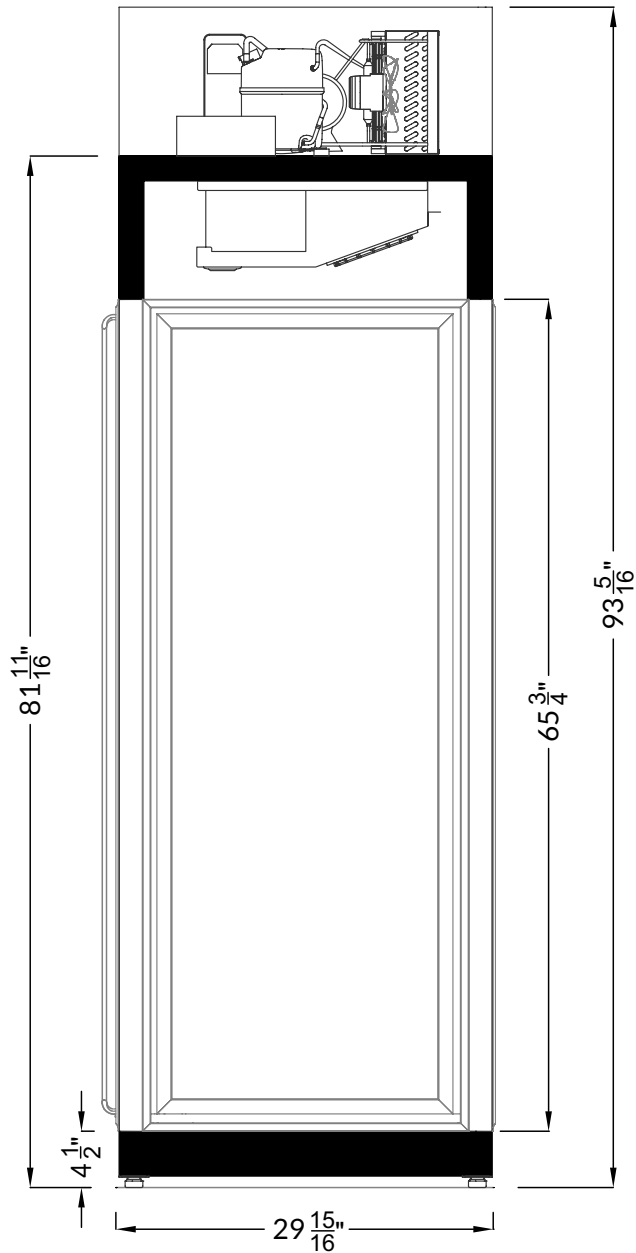

Section View