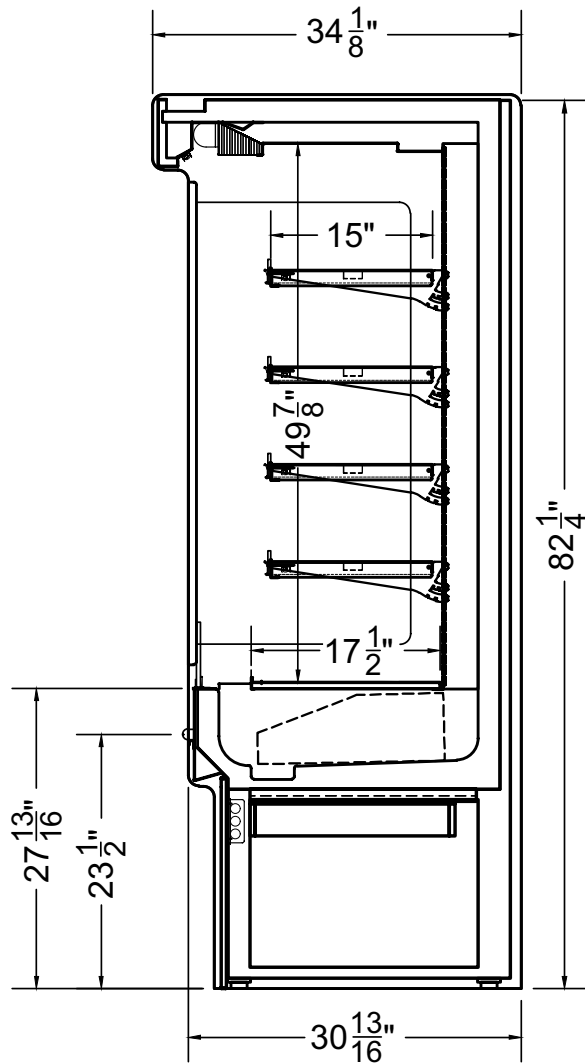

L: 3.0, 4.0, 6.0

MODEL SHOWN

06.0-MDC-73LS-R

For available configurations, contact your Southern CaseArts representative.

Cimarron | 08.0-MDC-83HN-R
Multideck | Cold

Section View

CATEGORIES

PRODUCT FEATURES