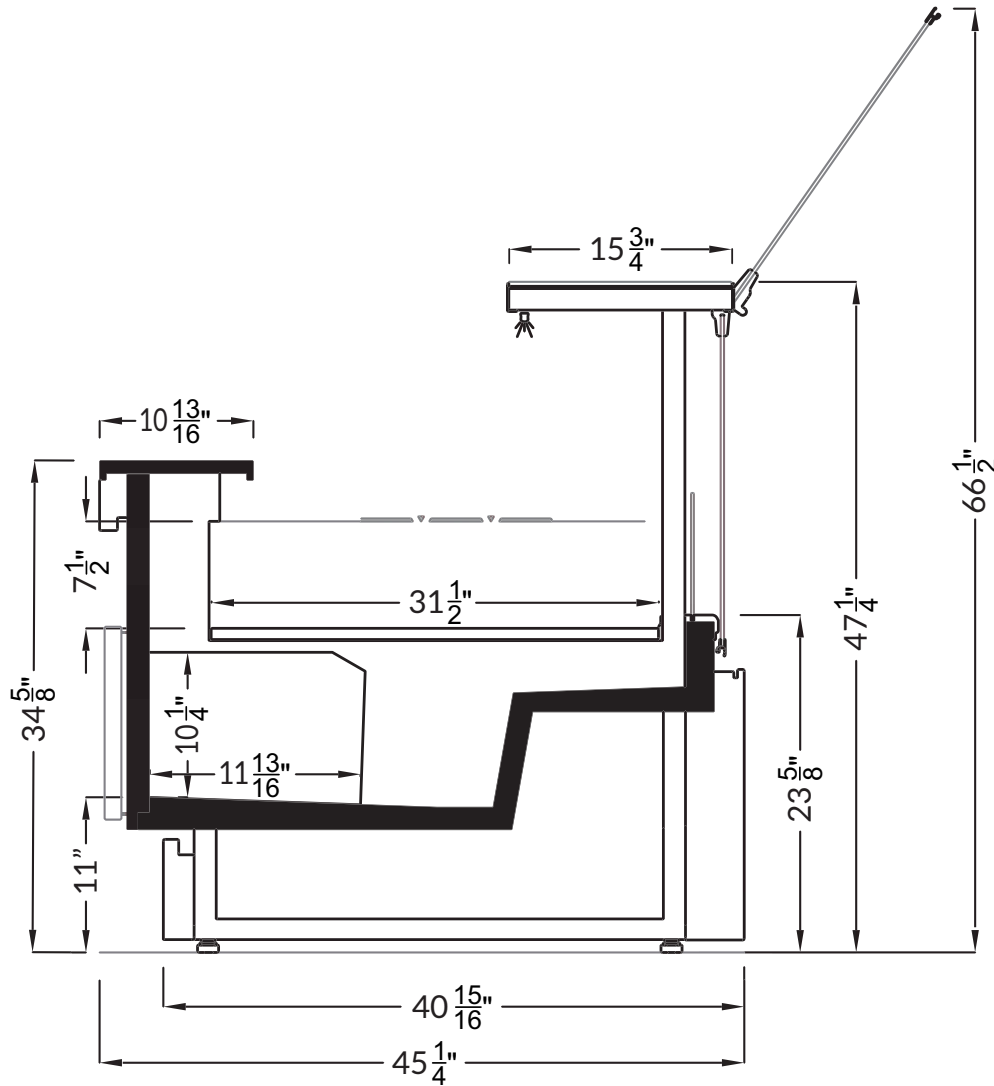

Section View