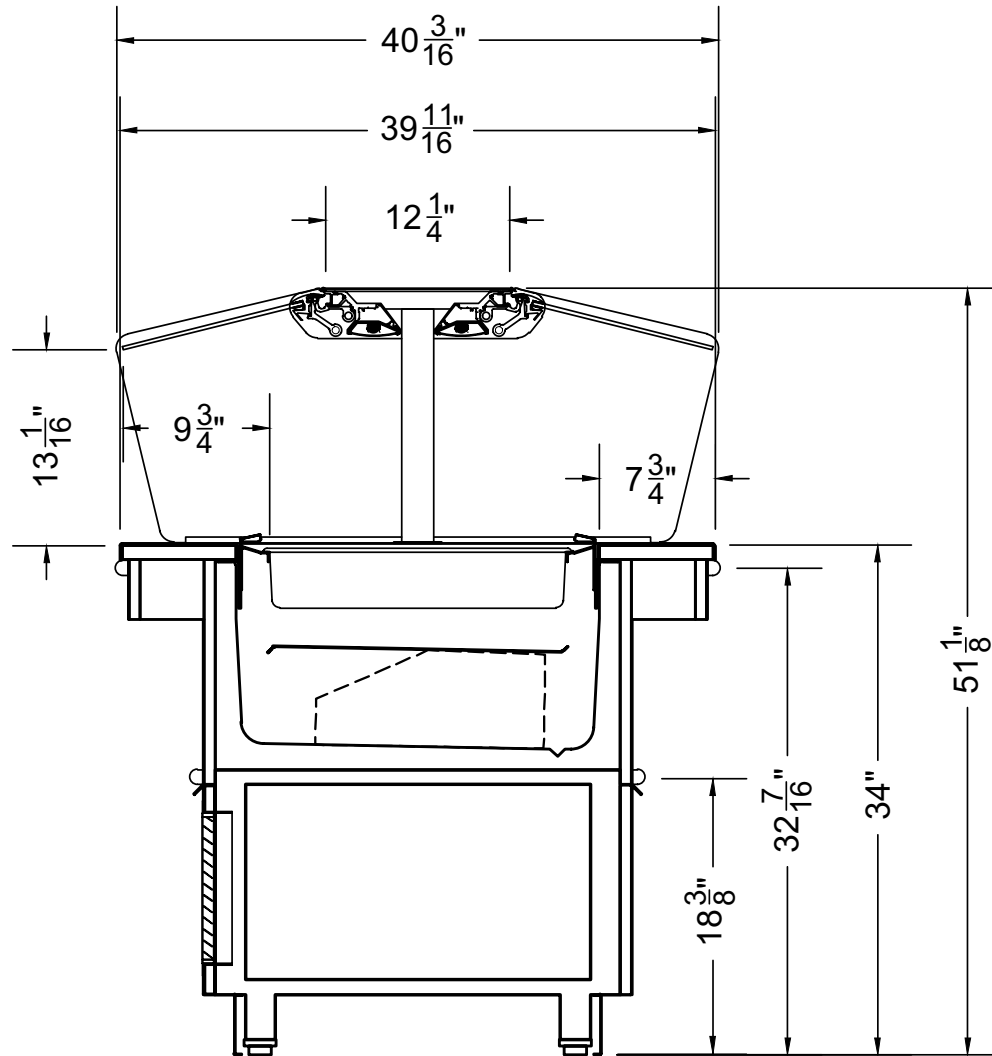

Low Energy Fan

LED Lighting

AVAILABLE LENGTHS

L: 7.5

MODEL SHOWN

07.5-OVB-S-S

For available configurations, contact your Southern CaseArts representative.

Zion | 10.0-SSB-N-S
Narrow Food bar | Cold