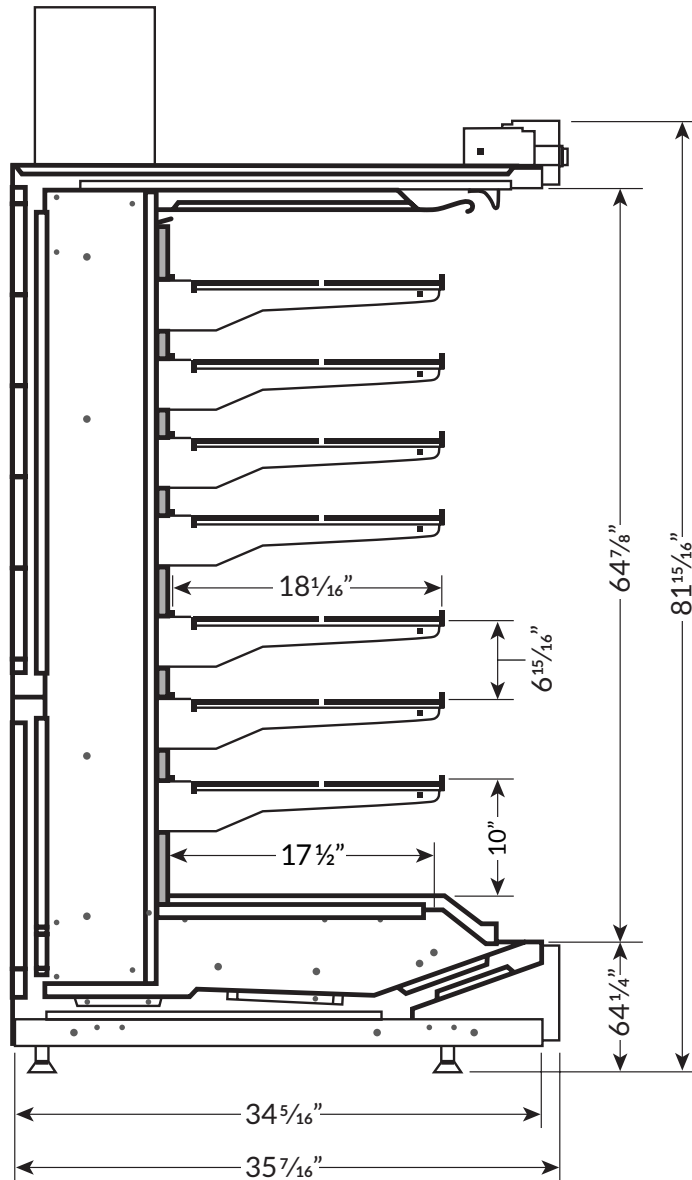

Section View

CATEGORIES

PRODUCT FEATURES

Remote

Low Energy Fan

LED Lighting

AVAILABLE LENGTHS

L: 61.5

MODEL SHOWN

05.1-MDD-82TN-R

For available configurations, contact your Southern CaseArts representative.