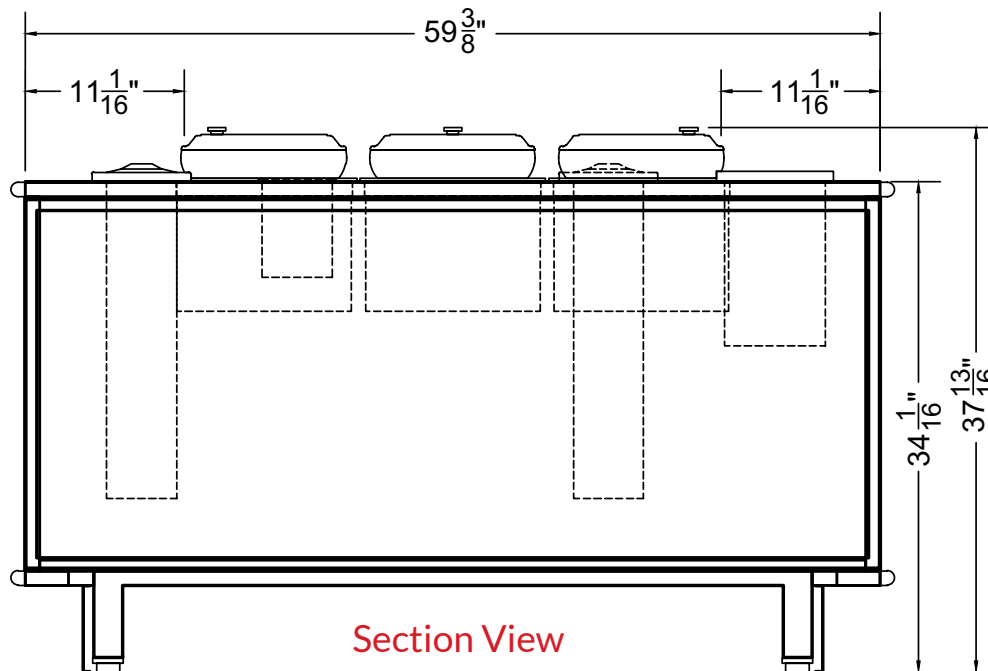

CATEGORIES

AVAILABLE LENGTHS

L: 5.0

MODEL SHOWN

05.0-FSE-CHSI-H

For available configurations, contact your Southern CaseArts representative.